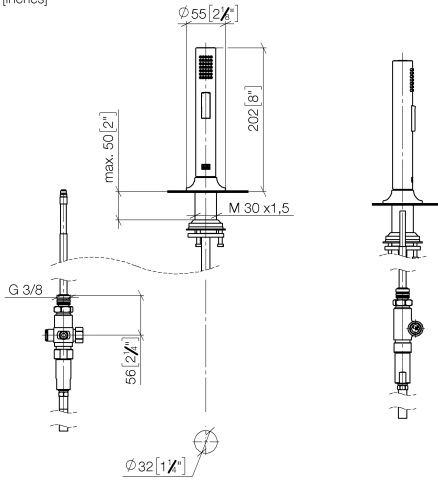

27 731 809

- with round rosette
- spray flow
- automatic spout/shower diverter
- height of mixer 202 mm
- hole diameter rinsing spray 32mm
- fabric braided hose 1500 mm
- sprayface with anti-scaling system
- lead-free

Can only be combined with 33810809, 33826809, 19815809, 19825809.

Intrinsic protection against back flow.

Residual water may emerge from the spray after closing.

Operating unit can be positioned freely.

Button has to be pressed while using.

27 731 809

mm [inches]