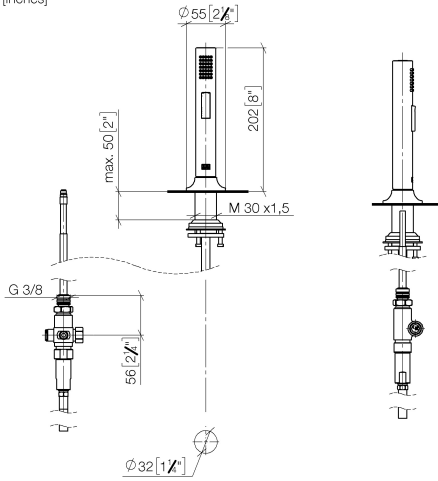

27 731 809

- with round rosette
- spray flow
- automatic spout/shower diverter
- height of mixer 202 mm
- hole diameter rinsing spray 32mm
- fabric braided hose 1500 mm
- sprayface with anti-scaling system
- lead-free

Can only be combined with 33810809, 33826809, 19815809, 19825809.

Intrinsic protection against back flow.

	Durabronss (23kt Gold)	27 731 809-09
	Chrome	27 731 809-00
	Brushed Platinum	27 731 809-06
	Platinum	27 731 809-08
	Dark Chrome	27 731 809-19
	Brushed Durabronss (23kt Gold)	27 731 809-28
	Matte Black	27 731 809-33
	Brushed Champagne (22kt Gold)	27 731 809-46
	Champagne (22kt Gold)	27 731 809-47
	Brushed Chrome	27 731 809-93
	Brushed Dark Platinum	27 731 809-99

27 731 809

mm [inches]

Certificates

Belgaqua_24-005-
27_3.