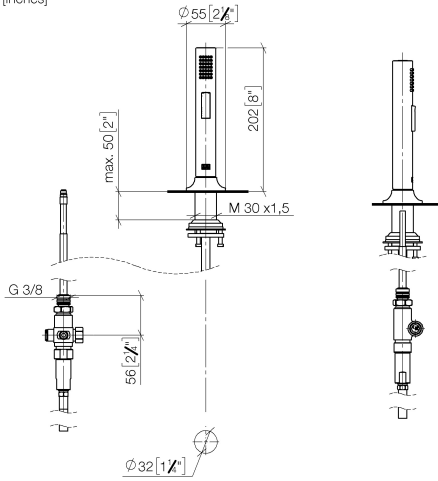

27 731 809 Product version from 3/1/2023

- with round rosette
- spray flow
- automatic spout/shower diverter
- height of mixer 202 mm
- hole diameter rinsing spray 32mm
- fabric braided hose 1500 mm
- sprayface with anti-scaling system
- lead-free

Can only be combined with 33810809, 33826809, 19815809, 19825809.

Intrinsic protection against back flow.

Residual water may emerge from the spray after closing.

Operating unit can be positioned freely.

Button has to be pressed while using.

mm [inches]

Codes & Standards

EN 1717

Certificates

Belgaqua_24-005-2

27 731 809 Product version from 3/1/2023

Parts for other finishes can be found here: [Chrome](#)

Spare parts list

No.	Item Number	Name	Quantity used	Delivery time
1	90 17 09 046 12 90	diverter	1	2
2	90 24 03 241 00 90	nipple	1	2
3	90 14 20 019 00 90	seal	1	2
4	04 23 10 047 00 92	fixing set	1	60
5	90 30 01 142 00-42	shaft	1	30
6	90 30 02 062 00-42	hose	1	30
7	09 23 01 039 90	sieve	1	2
8	04 12 11 158 00-42	shower	1	60
9	90 17 09 046 14 90	conversion kit	1	2