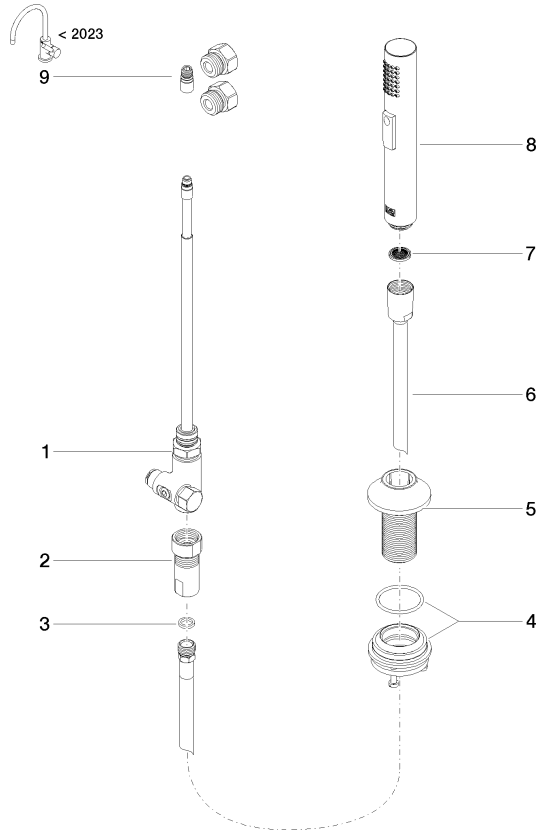

27 731 809 Product version from 3/1/2023

- with round rosette
- spray flow
- automatic spout/shower diverter
- height of mixer 202 mm
- hole diameter rinsing spray 32mm
- fabric braided hose 1500 mm
- sprayface with anti-scaling system
- lead-free

Can only be combined with 33810809, 33826809, 19815809, 19825809.

Intrinsic protection against back flow.

Residual water may emerge from the spray after closing.

Operating unit can be positioned freely.

Button has to be pressed while using.

mm [inches]

Codes & Standards

EN 1717

Certificates

Belgaqua_24-005-2

27 731 809 Product version from 3/1/2023

Parts for other finishes can be found here: [Chrome](#)

Spare parts list

No.	Item Number	Name	Quantity used	Delivery time
1	90 17 09 046 12 90	diverter	1	2
2	90 24 03 241 00 90	nipple	1	2
3	90 14 20 019 00 90	seal	1	2
4	04 23 10 047 00 92	fixing set	1	60
5	90 30 01 142 00-42	shaft	1	30
6	90 30 02 062 00-42	hose	1	30
7	09 23 01 039 90	sieve	1	2
8	04 12 11 158 00-42	shower	1	60
9	90 17 09 046 14 90	conversion kit	1	2