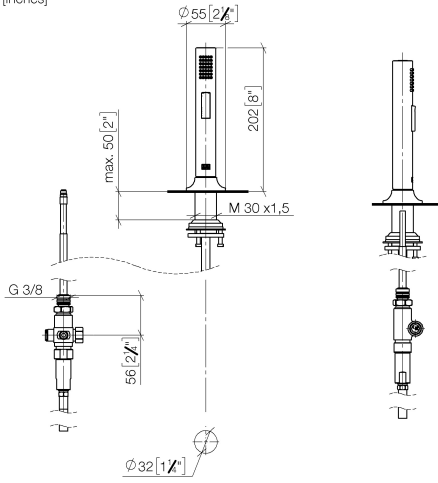

27 731 809

- with round rosette
- spray flow
- automatic spout/shower diverter
- height of mixer 202 mm
- hole diameter rinsing spray 32mm
- fabric braided hose 1500 mm
- sprayface with anti-scaling system
- lead-free

Can only be combined with 33810809, 33826809, 19815809, 19825809.

Intrinsic protection against back flow.

Residual water may emerge from the spray after closing.

Operating unit can be positioned freely.

Button has to be pressed while using.

27 731 809

mm [inches]

Certificates

Belgaqua_24-005-
27_3.