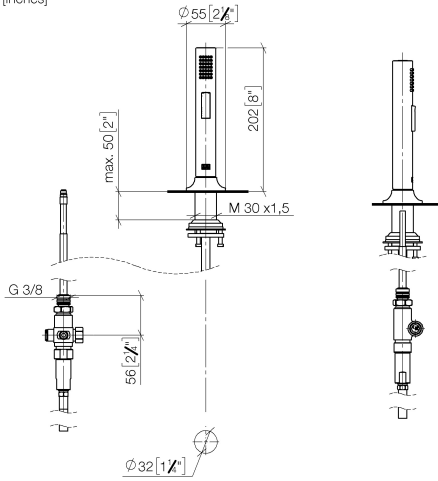

27 731 809

- with round rosette
- spray flow
- automatic spout/shower diverter
- height of mixer 202 mm
- hole diameter rinsing spray 32mm
- fabric braided hose 1500 mm
- sprayface with anti-scaling system
- lead-free

Can only be combined with 33810809, 33826809, 19815809, 19825809.

Intrinsic protection against back flow.

Residual water may emerge from the spray after closing.

Operating unit can be positioned freely.

Button has to be pressed while using.

27 731 809

mm [inches]

Certificates

Belgaqua_24-005-
27_3.