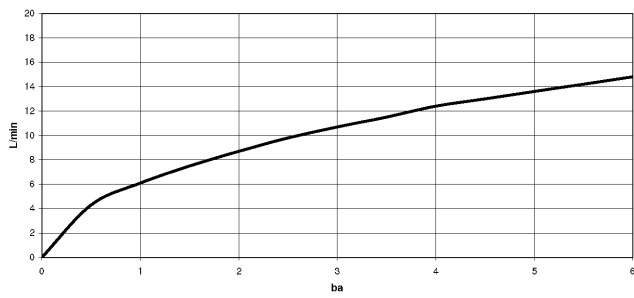

Rinsing spray set - Chrome

27 731 970

mm [inches]

Flow rate chart

Certificates

LGA_29572.

LGA_38643.

Belgaqua_24-005-
27_3.