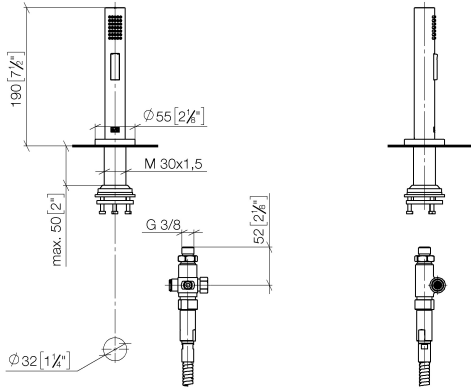

Rinsing spray set - Brushed Durabronz (23kt Gold)

27 731 970

- with round rosette
- spray flow
- automatic spout/shower diverter
- height of mixer 191 mm
- hole diameter rinsing spray 32mm
- fabric braided hose 1500 mm
- sprayface with anti-scaling system
- lead-free

Can only be combined with 32815682, 33826861, 32815861, 33836888, 32816888, 20816892, 33836875, 32815875.

Intrinsic protection against back flow.

Residual water may emerge from the spray after closing.

Operating unit can be positioned freely.

Rinsing spray set - Brushed Durabronz (23kt Gold)

27 731 970

mm [inches]

Flow rate chart

Certificates

LGA_29572.

LGA_38643.

Belgaqua_24-005-
27_3.

Rinsing spray set - Brushed Durabross (23kt Gold)

27 731 970

Parts for other finishes can be found here: [Chrome](#)

Spare parts list

No.	Item Number	Name	Quantity used	Delivery time
1	90 28 20 068 00 90	connection	1	2
2	90 17 09 046 12 90	diverter	1	2
3	90 24 03 241 00 90	nipple	1	2
4	90 14 20 019 00 90	seal	1	2
5	04 23 10 047 00 92	fixing set	1	60
6	90 27 86 001 00-28	rosette	1	-
Spare part can no longer be ordered, please order the replacement item				
7	90 30 02 062 00-28	hose	1	20
8	09 23 01 039 90	sieve	1	2
9	04 12 11 158 00-28	shower	1	20