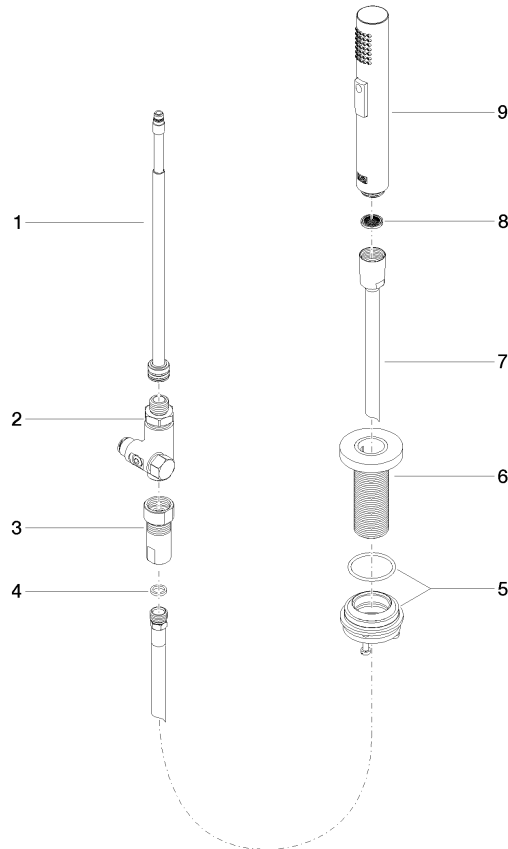

Rinsing spray set - Brushed Durabronz (23kt Gold)

27 731 970

- with round rosette
- spray flow
- automatic spout/shower diverter
- height of mixer 191 mm
- hole diameter rinsing spray 32mm
- fabric braided hose 1500 mm
- sprayface with anti-scaling system
- lead-free

Can only be combined with 32815682, 33826861, 32815861, 33836888, 32816888, 20816892, 33836875, 32815875.

Intrinsic protection against back flow.

Residual water may emerge from the spray after closing.

Operating unit can be positioned freely.

Rinsing spray set - Brushed Durabronz (23kt Gold)

27 731 970

mm [inches]

Flow rate chart

Certificates

LGA_29572.

LGA_38643.

Belgaqua_24-005-
27_3.

Rinsing spray set - Brushed Durabross (23kt Gold)

27 731 970

Parts for other finishes can be found here: [Chrome](#)

Spare parts list

No.	Item Number	Name	Quantity used	Delivery time
1	90 28 20 068 00 90	connection	1	2
2	90 17 09 046 12 90	diverter	1	2
3	90 24 03 241 00 90	nipple	1	2
4	90 14 20 019 00 90	seal	1	2
5	04 23 10 047 00 92	fixing set	1	60
6	90 27 86 001 00-28	rosette	1	-
Spare part can no longer be ordered, please order the replacement item				
7	90 30 02 062 00-28	hose	1	20
8	09 23 01 039 90	sieve	1	2
9	04 12 11 158 00-28	shower	1	20