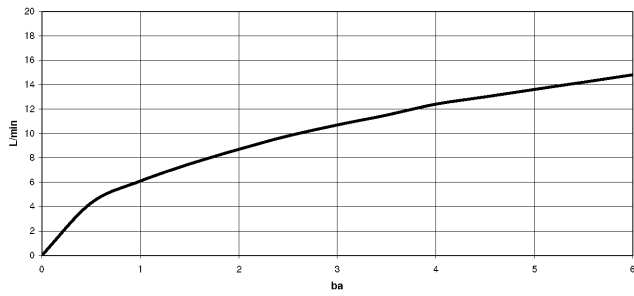

Rinsing spray set - Brushed Durabronz (23kt Gold)

27 731 970

mm [inches]

Flow rate chart

Certificates

LGA_29572.

LGA_38643.

Belgaqua_24-005-
27_3.