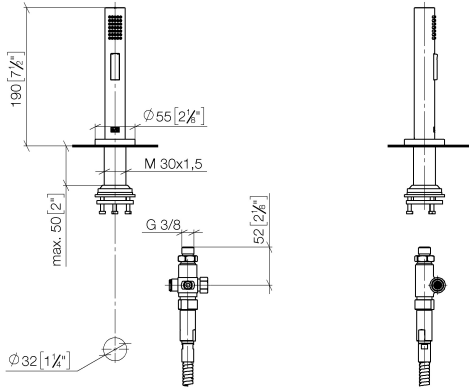

Rinsing spray set - Matte Black

27 731 970

- with round rosette
- spray flow
- automatic spout/shower diverter
- height of mixer 191 mm
- hole diameter rinsing spray 32mm
- fabric braided hose 1500 mm
- sprayface with anti-scaling system
- lead-free

Can only be combined with 32815682, 33826861, 32815861, 33836888, 32816888, 20816892, 33836875, 32815875.

Intrinsic protection against back flow.

Residual water may emerge from the spray after closing.

Operating unit can be positioned freely.

Rinsing spray set - Matte Black

27 731 970

mm [inches]

Flow rate chart

Certificates

LGA_29572.

LGA_38643.

Belgaqua_24-005-
27_3.