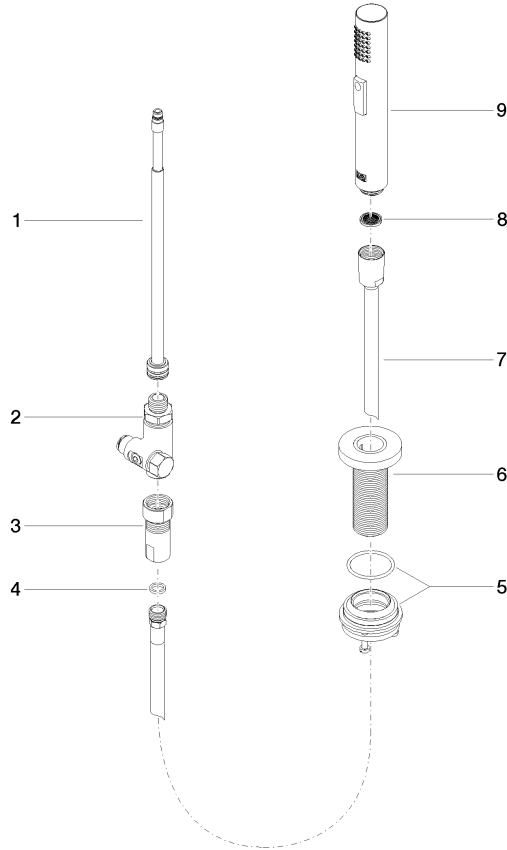

Rinsing spray set - Matte Black

27 731 970

- with round rosette
- spray flow
- automatic spout/shower diverter
- height of mixer 191 mm
- hole diameter rinsing spray 32mm
- fabric braided hose 1500 mm
- sprayface with anti-scaling system
- lead-free

Can only be combined with 32815682, 33826861, 32815861, 33836888, 32816888, 20816892, 33836875, 32815875.

Intrinsic protection against back flow.

Residual water may emerge from the spray after closing.

Operating unit can be positioned freely.

Rinsing spray set - Matte Black

27 731 970

mm [inches]

Flow rate chart

Certificates

LGA_29572.

LGA_38643.

Belgaqua_24-005-
27_3.

Rinsing spray set - Matte Black

27 731 970

Parts for other finishes can be found here: [Chrome](#)

Spare parts list

No.	Item Number	Name	Quantity used	Delivery time
1	90 28 20 068 00 90	connection	1	2
2	90 17 09 046 12 90	diverter	1	2
3	90 24 03 241 00 90	nipple	1	2
4	90 14 20 019 00 90	seal	1	2
5	04 23 10 047 00 92	fixing set	1	60
6	90 27 86 001 00-33	rosette	1	-
Spare part can no longer be ordered, please order the replacement item				
7	90 30 02 062 00-33	hose	1	30
8	09 23 01 039 90	sieve	1	2
9	04 12 11 158 00-33	shower	1	2