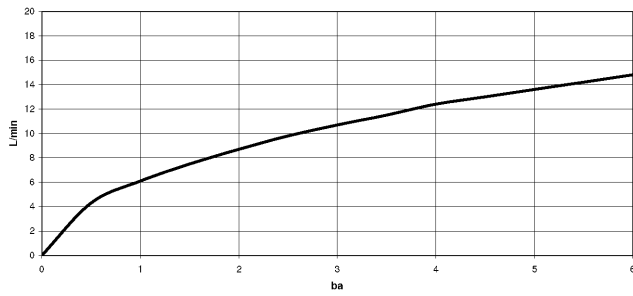

Rinsing spray set - Matte Black

27 731 970

mm [inches]

Flow rate chart

Certificates

LGA_29572.

LGA_38643.

Belgaqua_24-005-
27_3.