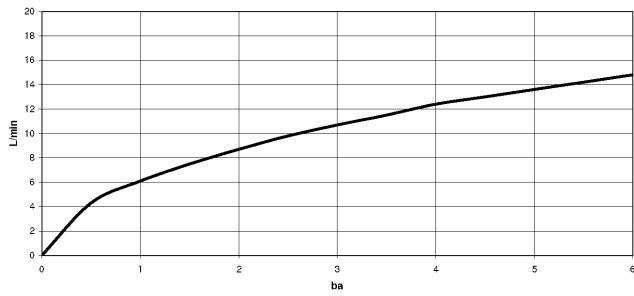

**Rinsing spray set - Brushed Champagne (22kt Gold)**

27 731 970

mm [inches]

**Flow rate chart**

**Certificates**

LGA\_29572.

LGA\_38643.

Belgaqua\_24-005-  
27\_3.