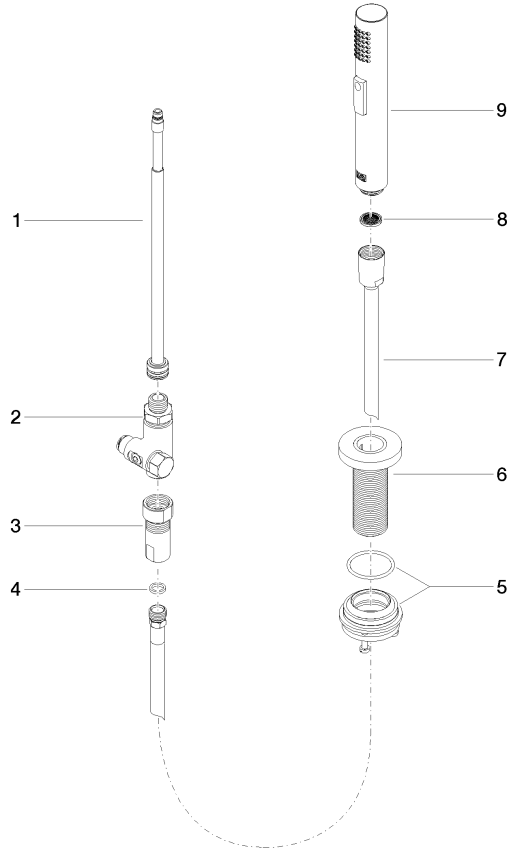

## Rinsing spray set - Brushed Champagne (22kt Gold)

27 731 970

- with round rosette
- spray flow
- automatic spout/shower diverter
- height of mixer 191 mm
- hole diameter rinsing spray 32mm
- fabric braided hose 1500 mm
- sprayface with anti-scaling system
- lead-free

Can only be combined with 32815682, 33826861, 32815861, 33836888, 32816888, 20816892, 33836875, 32815875.

Intrinsic protection against back flow.

Residual water may emerge from the spray after closing.

Operating unit can be positioned freely.

**Rinsing spray set - Brushed Champagne (22kt Gold)**

27 731 970

mm [inches]

**Flow rate chart**

**Certificates**

LGA\_29572.

LGA\_38643.

Belgaqua\_24-005-  
27\_3.

**Rinsing spray set - Brushed Champagne (22kt Gold)**

27 731 970

Parts for other finishes can be found here: [Chrome](#)

**Spare parts list**

No.	Item Number	Name	Quantity used	Delivery time
1	90 28 20 068 00 90	connection	1	2
2	90 17 09 046 12 90	diverter	1	2
3	90 24 03 241 00 90	nipple	1	2
4	90 14 20 019 00 90	seal	1	2
5	04 23 10 047 00 92	fixing set	1	60
6	90 27 86 001 00-46	rosette	1	-
Spare part can no longer be ordered, please order the replacement item				
7	90 30 02 062 00-46	hose	1	-
Spare part can no longer be ordered, please order the replacement item				
8	09 23 01 039 90	sieve	1	2
9	04 12 11 158 00-46	shower	1	60