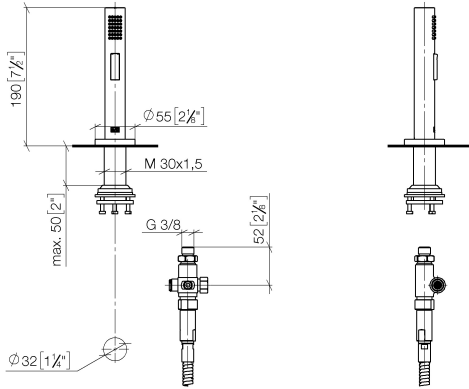

## Rinsing spray set - Brushed Champagne (22kt Gold)

27 731 970

- with round rosette
- spray flow
- automatic spout/shower diverter
- height of mixer 191 mm
- hole diameter rinsing spray 32mm
- fabric braided hose 1500 mm
- sprayface with anti-scaling system
- lead-free

Can only be combined with 32815682, 33826861, 32815861, 33836888, 32816888, 20816892, 33836875, 32815875.

Intrinsic protection against back flow.

Residual water may emerge from the spray after closing.

Operating unit can be positioned freely.

**Rinsing spray set - Brushed Champagne (22kt Gold)**

27 731 970

mm [inches]

**Flow rate chart**

**Certificates**

LGA\_29572.

LGA\_38643.

Belgaqua\_24-005-  
27\_3.