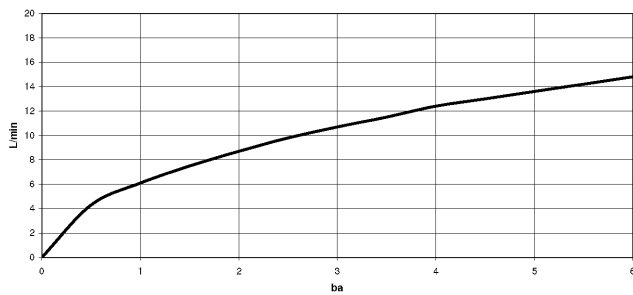

Rinsing spray set - Brushed Chrome

27 731 970

mm [inches]

Flow rate chart

Certificates

LGA_29572.

LGA_38643.

Belgaqua_24-005-
27_3.