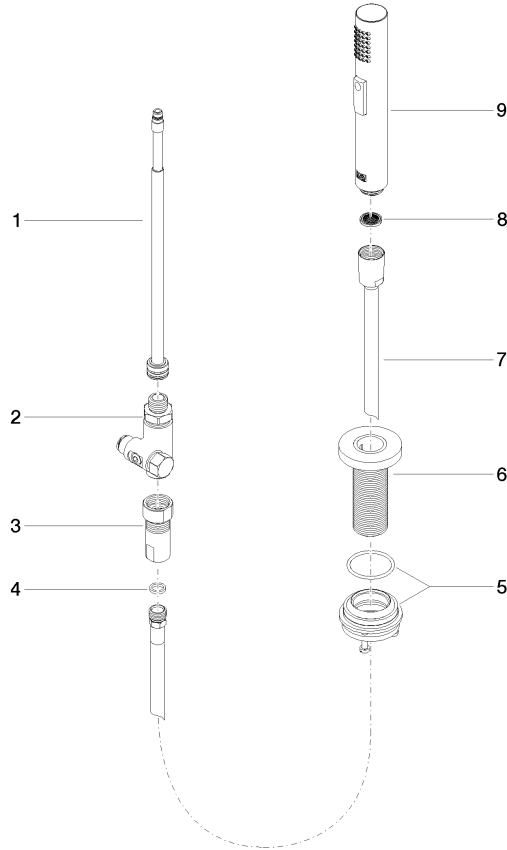

Rinsing spray set - Brushed Chrome

27 731 970

- with round rosette
- spray flow
- automatic spout/shower diverter
- height of mixer 191 mm
- hole diameter rinsing spray 32mm
- fabric braided hose 1500 mm
- sprayface with anti-scaling system
- lead-free

Can only be combined with 32815682, 33826861, 32815861, 33836888, 32816888, 20816892, 33836875, 32815875.

Intrinsic protection against back flow.

Residual water may emerge from the spray after closing.

Operating unit can be positioned freely.

Rinsing spray set - Brushed Chrome

27 731 970

mm [inches]

Flow rate chart

Certificates

LGA_29572.

LGA_38643.

Belgaqua_24-005-
27_3.

Rinsing spray set - Brushed Chrome

27 731 970

Parts for other finishes can be found here: [Chrome](#)

Spare parts list

No.	Item Number	Name	Quantity used	Delivery time
1	90 28 20 068 00 90	connection	1	2
2	90 17 09 046 12 90	diverter	1	2
3	90 24 03 241 00 90	nipple	1	2
4	90 14 20 019 00 90	seal	1	2
5	04 23 10 047 00 92	fixing set	1	60
6	90 27 86 001 00-93	rosette	1	-
Spare part can no longer be ordered, please order the replacement item				
7	90 30 02 062 00-93	hose	1	20
8	09 23 01 039 90	sieve	1	2
9	04 12 11 158 00-93	shower	1	20