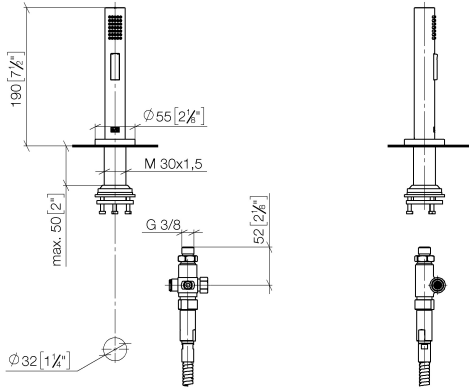

Rinsing spray set - Brushed Chrome

27 731 970

- with round rosette
- spray flow
- automatic spout/shower diverter
- height of mixer 191 mm
- hole diameter rinsing spray 32mm
- fabric braided hose 1500 mm
- sprayface with anti-scaling system
- lead-free

Can only be combined with 32815682, 33826861, 32815861, 33836888, 32816888, 20816892, 33836875, 32815875.

Intrinsic protection against back flow.

Residual water may emerge from the spray after closing.

Operating unit can be positioned freely.

Rinsing spray set - Brushed Chrome

27 731 970

mm [inches]

Flow rate chart

Certificates

LGA_29572.

LGA_38643.

Belgaqua_24-005-
27_3.

Rinsing spray set - Brushed Chrome

27 731 970

Parts for other finishes can be found here: [Chrome](#)

Spare parts list

No.	Item Number	Name	Quantity used	Delivery time
1	90 28 20 068 00 90	connection	1	2
2	90 17 09 046 12 90	diverter	1	2
3	90 24 03 241 00 90	nipple	1	2
4	90 14 20 019 00 90	seal	1	2
5	04 23 10 047 00 92	fixing set	1	60
6	90 27 86 001 00-93	rosette	1	-
Spare part can no longer be ordered, please order the replacement item				
7	90 30 02 062 00-93	hose	1	20
8	09 23 01 039 90	sieve	1	2
9	04 12 11 158 00-93	shower	1	20