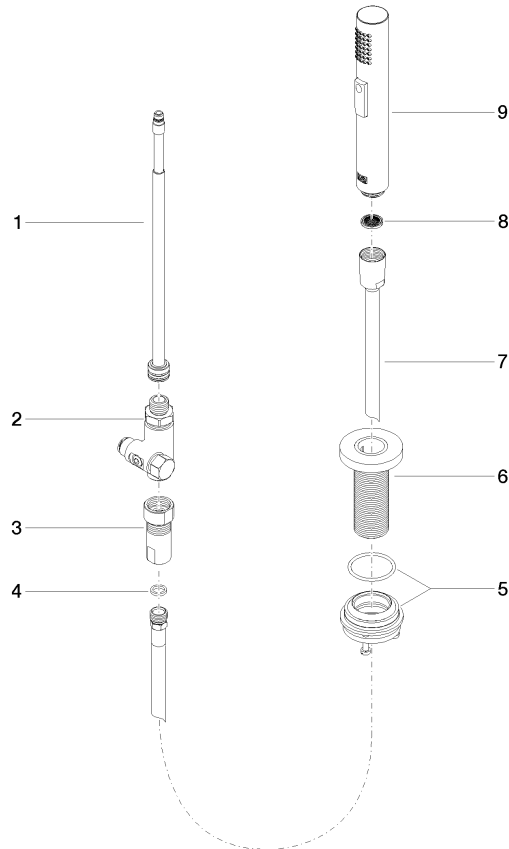

## Rinsing spray set - Brushed Dark Platinum

27 731 970

- with round rosette
- spray flow
- automatic spout/shower diverter
- height of mixer 191 mm
- hole diameter rinsing spray 32mm
- fabric braided hose 1500 mm
- sprayface with anti-scaling system
- lead-free

## Rinsing spray set - Brushed Dark Platinum

27 731 970

mm [inches]

### Flow rate chart

### Spare parts list

No.	Item Number	Name	Quantity used	Delivery time
1	90 28 20 068 00 90	connection	1	2
2	90 17 09 046 12 90	diverter	1	2
3	90 24 03 241 00 90	nipple	1	2
4	90 14 20 019 00 90	seal	1	2
5	04 23 10 047 00 92	fixing set	1	60
6	90 27 86 001 00-99	rosette	1	-
Spare part can no longer be ordered, please order the replacement item				
7	90 30 02 062 00-99	hose	1	30
8	09 23 01 039 90	sieve	1	2
9	04 12 11 158 00-99	shower	1	30