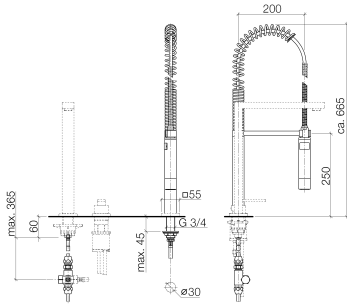

Profi spray set - Chrome

LOT

27 784 970

- spray flow
- automatic diverter for spout/Profi spray set
- height of mixer 665 mm
- individual rosette 55 x 55 mm
- profi spray hole diameter 30mm
- sprayface with anti-scaling system
- suspended spray with stainless steel spring (can be pivoted and locked)
- lead-free

The profi spray can be installed either with or without a rosette

Can only be combined with 32800680, 32843680.

Intrinsic protection against back flow.

Button has to be pressed while using.

	Chrome	27 784 970-00 0010
	Brushed Platinum	27 784 970-06 0010
	Platinum	27 784 970-08 0010
	Dark Chrome	27 784 970-19 0010
	Brushed Chrome	27 784 970-93 0010
	Brushed Dark Platinum	27 784 970-99 0010

27 784 970

Flow rate chart

Codes & Standards

NSF/ANSI 372

Profi spray set - Chrome

LOT

27 784 970

Certificates

IAPMO_6397.

27 784 970

Parts for other finishes can be found here: [Brushed](#) [Platinum](#)

27 784 970

Spare parts list

No.	Item Number	Name	Quantity used	Delivery time
1	04 24 02 046 01-07	pipe	1	10
2	90 23 30 040 00-00	threaded connector	2	10
3	90 24 03 168 00 90	nipple	1	2
4	90 14 20 002 00 90	seal	2	2
5	90 17 09 046 10 90	diverter	1	2
6	09 24 04 112 10 90	nipple	1	2
7	90 14 10 033 00 90	seal	1	2
8	90 21 10 031 10 90	diverter	1	2
9	09 23 01 039 90	sieve	2	2
10	04 21 02 006 00 92	cap	1	2
11	04 23 10 004 03 90	fixing set	1	2
12	09 30 04 067 90	hose	1	2
13	09 27 97 033-00	rosette	1	10
14	09 14 10 120 90	seal	1	2
15	09 11 10 066 10-00	connection	1	60
16	09 14 10 031 90	seal	1	2
17	04 17 20 014 00-00	holder	1	10
18	09 31 11 049 90	pin	1	2
19	09 14 15 012 90	ring	1	2
20	09 14 10 003 90	seal	1	2
21	09 30 01 067 10-00	adaptor	1	10
22	90 23 01 141 00 90	back-flow preventer	1	2
23	09 23 01 046 90	back-flow preventer	1	2
24	90 30 02 065 00-00	hose	1	10
25	09 16 02 034 90	spring	1	2
26	90 18 40 035 00 90	sleeve	1	2
27	04 12 11 094 10-00	shower	1	10