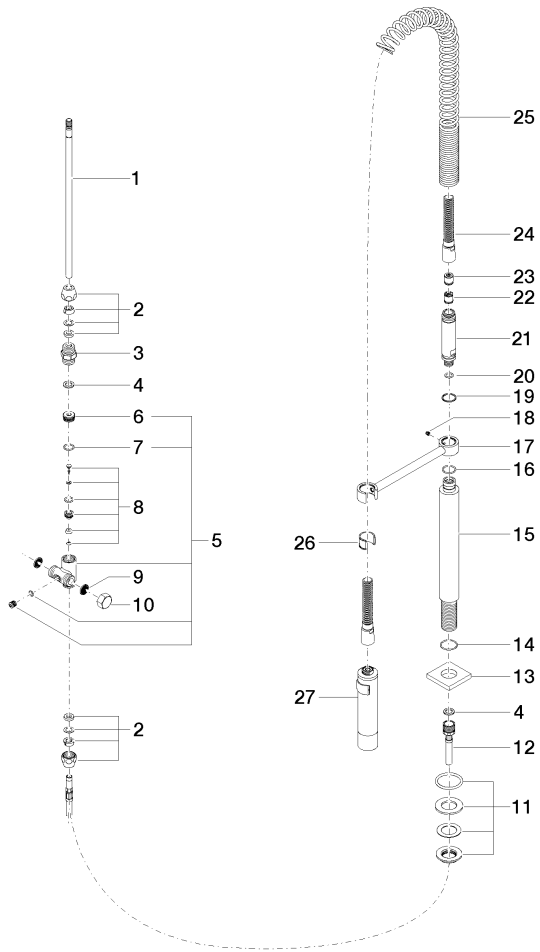

Profi spray set - Chrome

LOT

27 784 970

- spray flow
- automatic diverter for spout/Profi spray set
- height of mixer 665 mm
- individual rosette 55 x 55 mm
- profi spray hole diameter 30mm
- sprayface with anti-scaling system
- suspended spray with stainless steel spring (can be pivoted and locked)
- lead-free

The profi spray can be installed either with or without a rosette

Can only be combined with 32800680, 32843680.

Intrinsic protection against back flow.

Button has to be pressed while using.

	Chrome	27 784 970-00 0010
	Brushed Platinum	27 784 970-06 0010
	Platinum	27 784 970-08 0010
	Dark Chrome	27 784 970-19 0010
	Brushed Chrome	27 784 970-93 0010
	Brushed Dark Platinum	27 784 970-99 0010

27 784 970

Flow rate chart

Codes & Standards

NSF/ANSI 372

Profi spray set - Chrome

LOT

27 784 970

Certificates

IAPMO_6397.

27 784 970

Parts for other finishes can be found here: [Brushed](#) [Platinum](#)

27 784 970

Spare parts list

No.	Item Number	Name	Quantity used	Delivery time
1	04 24 02 046 01-07	pipe	1	10
2	90 23 30 040 00-00	threaded connector	2	10
3	90 24 03 168 00 90	nipple	1	2
4	90 14 20 002 00 90	seal	2	2
5	90 17 09 046 10 90	diverter	1	2
6	09 24 04 112 10 90	nipple	1	2
7	90 14 10 033 00 90	seal	1	2
8	90 21 10 031 10 90	diverter	1	2
9	09 23 01 039 90	sieve	2	2
10	04 21 02 006 00 92	cap	1	2
11	04 23 10 004 03 90	fixing set	1	2
12	09 30 04 067 90	hose	1	2
13	09 27 97 033-00	rosette	1	10
14	09 14 10 120 90	seal	1	2
15	09 11 10 066 10-00	connection	1	60
16	09 14 10 031 90	seal	1	2
17	04 17 20 014 00-00	holder	1	10
18	09 31 11 049 90	pin	1	2
19	09 14 15 012 90	ring	1	2
20	09 14 10 003 90	seal	1	2
21	09 30 01 067 10-00	adaptor	1	10
22	90 23 01 141 00 90	back-flow preventer	1	2
23	09 23 01 046 90	back-flow preventer	1	2
24	90 30 02 065 00-00	hose	1	10
25	09 16 02 034 90	spring	1	2
26	90 18 40 035 00 90	sleeve	1	2
27	04 12 11 094 10-00	shower	1	10