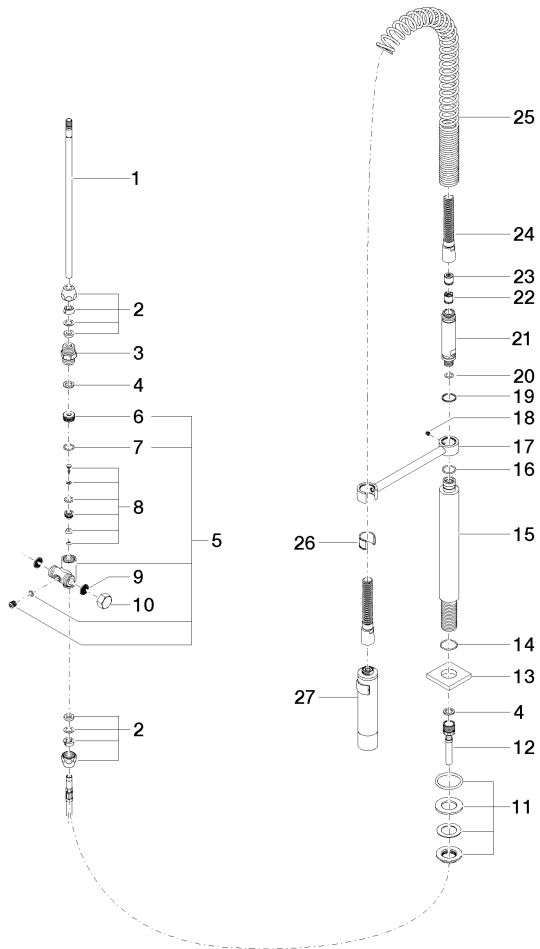

27 784 970

Parts for other finishes can be found here: [Chrome](#)

Profi spray set - Platinum

LOT

27 784 970

Spare parts list

No.	Item Number	Name	Quantity used	Delivery time
1	04 24 02 046 01-07	pipe	1	10
2	90 23 30 040 00-08	threaded connector	2	40
3	90 24 03 168 00 90	nipple	1	2
4	90 14 20 002 00 90	seal	2	2
5	90 17 09 046 10 90	diverter	1	2
6	09 24 04 112 10 90	nipple	1	2
7	90 14 10 033 00 90	seal	1	2
8	90 21 10 031 10 90	diverter	1	2
9	09 23 01 039 90	sieve	2	2
10	04 21 02 006 00 92	cap	1	2
11	04 23 10 004 03 90	fixing set	1	2
12	09 30 04 067 90	hose	1	2
13	09 27 97 033-08	rosette	1	40
14	09 14 10 120 90	seal	1	2
15	09 11 10 066 10-08	connection	1	40
16	09 14 10 031 90	seal	1	2
17	04 17 20 014 00-08	holder	1	40
18	09 31 11 049 90	pin	1	2
19	09 14 15 012 90	ring	1	2
20	09 14 10 003 90	seal	1	2
21	09 30 01 067 10-08	adaptor	1	40
22	90 23 01 141 00 90	back-flow preventer	1	2
23	09 23 01 046 90	back-flow preventer	1	2
24	90 30 02 065 00-08	hose	1	-
Spare part can no longer be ordered, please order the replacement item				
25	09 16 02 034 90	spring	1	2
26	90 18 40 035 00 90	sleeve	1	2
27	04 12 11 094 10-08	shower	1	40