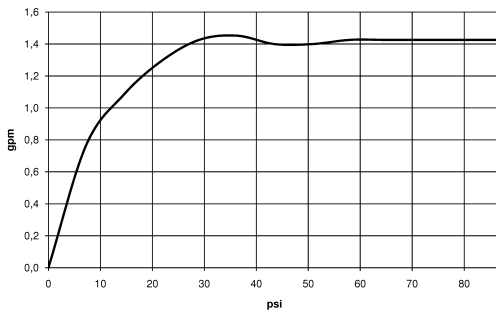

27 784 970

Flow rate chart

Codes & Standards

NSF/ANSI 372

Profi spray set - Platinum

LOT

---

27 784 970