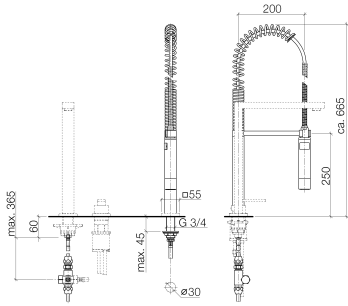

**Profi spray set - Platinum**

LOT

27 784 970

- spray flow
- automatic diverter for spout/Profi spray set
- height of mixer 665 mm
- individual rosette 55 x 55 mm
- profi spray hole diameter 30mm
- sprayface with anti-scaling system
- suspended spray with stainless steel spring (can be pivoted and locked)
- lead-free

27 784 970

Flow rate chart

Codes & Standards

NSF/ANSI 372

Profi spray set - Platinum

LOT

---

27 784 970

### Spare parts list

No.	Item Number	Name	Quantity used	Delivery time
1	04 24 02 046 01-07	pipe	1	10
2	90 23 30 040 00-08	threaded connector	2	40
3	90 24 03 168 00 90	nipple	1	2
4	90 14 20 002 00 90	seal	2	2
5	90 17 09 046 10 90	diverter	1	2
6	09 24 04 112 10 90	nipple	1	2
7	90 14 10 033 00 90	seal	1	2
8	90 21 10 031 10 90	diverter	1	2
9	09 23 01 039 90	sieve	2	2
10	04 21 02 006 00 92	cap	1	2
11	04 23 10 004 03 90	fixing set	1	2
12	09 30 04 067 90	hose	1	2
13	09 27 97 033-08	rosette	1	40
14	09 14 10 120 90	seal	1	2
15	09 11 10 066 10-08	connection	1	40
16	09 14 10 031 90	seal	1	2
17	04 17 20 014 00-08	holder	1	40
18	09 31 11 049 90	pin	1	2
19	09 14 15 012 90	ring	1	2
20	09 14 10 003 90	seal	1	2
21	09 30 01 067 10-08	adaptor	1	40
22	90 23 01 141 00 90	back-flow preventer	1	2
23	09 23 01 046 90	back-flow preventer	1	2
24	90 30 02 065 00-08	hose	1	-
Spare part can no longer be ordered, please order the replacement item				
25	09 16 02 034 90	spring	1	2
26	90 18 40 035 00 90	sleeve	1	2
27	04 12 11 094 10-08	shower	1	40