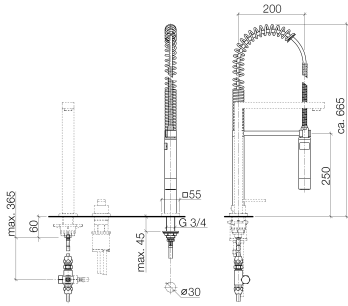

Profi spray set - Dark Chrome

LOT

27 784 970

- spray flow
- automatic diverter for spout/Profi spray set
- height of mixer 665 mm
- individual rosette 55 x 55 mm
- profi spray hole diameter 30mm
- sprayface with anti-scaling system
- suspended spray with stainless steel spring (can be pivoted and locked)
- lead-free

The profi spray can be installed either with or without a rosette

Can only be combined with 32800680, 32843680.

Intrinsic protection against back flow.

Button has to be pressed while using.

	Dark Chrome	27 784 970-19 0010
	Chrome	27 784 970-00 0010
	Brushed Platinum	27 784 970-06 0010
	Platinum	27 784 970-08 0010
	Brushed Chrome	27 784 970-93 0010
	Brushed Dark Platinum	27 784 970-99 0010

27 784 970

Flow rate chart

Codes & Standards

NSF/ANSI 372

Profi spray set - Dark Chrome

LOT

27 784 970

Certificates