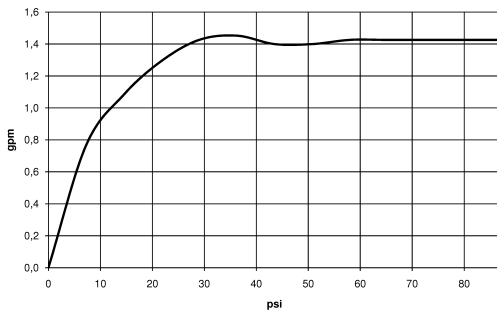

27 784 970

Flow rate chart

Codes & Standards

NSF/ANSI 372

Profi spray set - Dark Chrome

LOT

27 784 970

Certificates