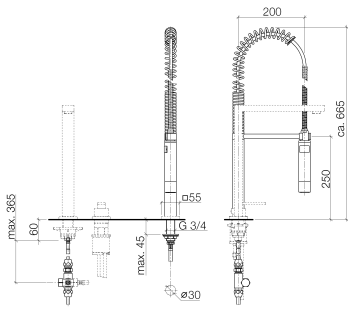

27 784 970

- spray flow
- automatic diverter for spout/Profi spray set
- height of mixer 665 mm
- individual rosette 55 x 55 mm
- profi spray hole diameter 30mm
- sprayface with anti-scaling system
- suspended spray with stainless steel spring (can be pivoted and locked)
- lead-free

The profi spray can be installed either with or without a rosette

Can only be combined with 32800680, 32843680.

Intrinsic protection against back flow.

Button has to be pressed while using.

	Brushed Chrome	27 784 970-93 0010
	Chrome	27 784 970-00 0010
	Brushed Platinum	27 784 970-06 0010
	Platinum	27 784 970-08 0010
	Dark Chrome	27 784 970-19 0010
	Brushed Dark Platinum	27 784 970-99 0010

27 784 970

Flow rate chart

Codes & Standards

NSF/ANSI 372

Profi spray set - Brushed Chrome

LOT

27 784 970

Certificates

IAPMO_6397.

27 784 970

Parts for other finishes can be found here: [Chrome](#)

Profi spray set - Brushed Chrome

LOT

27 784 970

Spare parts list

No.	Item Number	Name	Quantity used	Delivery time
1	04 24 02 046 01-07	pipe	1	10
2	90 23 30 040 00-93	threaded connector	2	20
3	90 24 03 168 00 90	nipple	1	2
4	90 14 20 002 00 90	seal	2	2
5	90 17 09 046 10 90	diverter	1	2
6	09 24 04 112 10 90	nipple	1	2
7	90 14 10 033 00 90	seal	1	2
8	90 21 10 031 10 90	diverter	1	2
9	09 23 01 039 90	sieve	2	2
10	04 21 02 006 00 92	cap	1	2
11	04 23 10 004 03 90	fixing set	1	2
12	09 30 04 067 90	hose	1	2
13	09 27 97 033-93	rosette	1	20
14	09 14 10 120 90	seal	1	2
15	09 11 10 066 10-93	connection	1	20
16	09 14 10 031 90	seal	1	2
17	04 17 20 014 00-93	holder	1	60
18	09 31 11 049 90	pin	1	2
19	09 14 15 012 90	ring	1	2
20	09 14 10 003 90	seal	1	2
21	09 30 01 067 10-93	adaptor	1	60
22	90 23 01 141 00 90	back-flow preventer	1	2
23	09 23 01 046 90	back-flow preventer	1	2
24	90 30 02 065 00-93	hose	1	20
25	09 16 02 034 90	spring	1	2
26	90 18 40 035 00 90	sleeve	1	2
27	04 12 11 094 10-93	shower	1	20