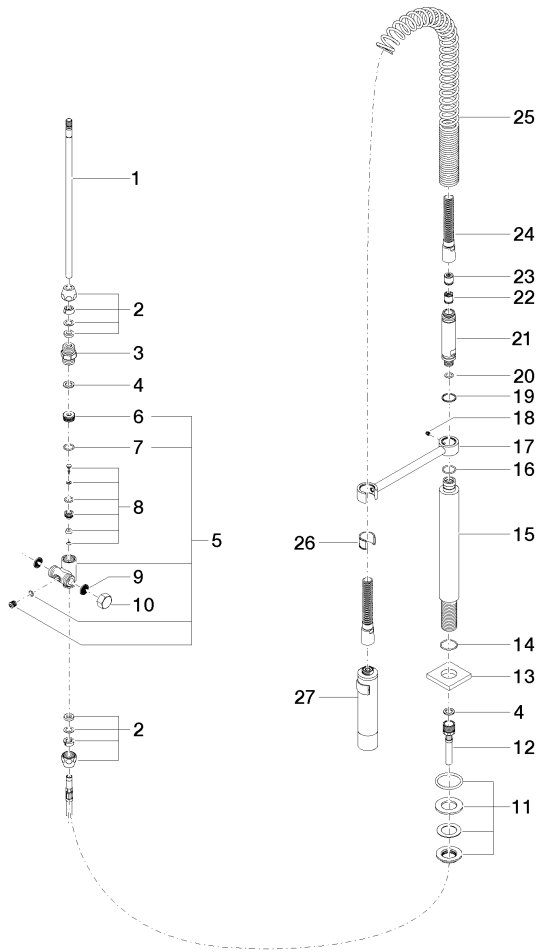

27 784 970

- spray flow
- automatic diverter for spout/Profi spray set
- height of mixer 665 mm
- individual rosette 55 x 55 mm
- profi spray hole diameter 30mm
- sprayface with anti-scaling system
- suspended spray with stainless steel spring (can be pivoted and locked)
- lead-free

The profi spray can be installed either with or without a rosette

Can only be combined with 32800680, 32843680.

Intrinsic protection against back flow.

Button has to be pressed while using.

	Brushed Chrome	27 784 970-93 0010
	Chrome	27 784 970-00 0010
	Brushed Platinum	27 784 970-06 0010
	Platinum	27 784 970-08 0010
	Dark Chrome	27 784 970-19 0010
	Brushed Dark Platinum	27 784 970-99 0010

27 784 970

Flow rate chart

Codes & Standards

NSF/ANSI 372

Profi spray set - Brushed Chrome

LOT

27 784 970

Certificates

IAPMO_6397.

27 784 970

Parts for other finishes can be found here: [Chrome](#)

Profi spray set - Brushed Chrome

LOT

27 784 970

Spare parts list

No.	Item Number	Name	Quantity used	Delivery time
1	04 24 02 046 01-07	pipe	1	10
2	90 23 30 040 00-93	threaded connector	2	20
3	90 24 03 168 00 90	nipple	1	2
4	90 14 20 002 00 90	seal	2	2
5	90 17 09 046 10 90	diverter	1	2
6	09 24 04 112 10 90	nipple	1	2
7	90 14 10 033 00 90	seal	1	2
8	90 21 10 031 10 90	diverter	1	2
9	09 23 01 039 90	sieve	2	2
10	04 21 02 006 00 92	cap	1	2
11	04 23 10 004 03 90	fixing set	1	2
12	09 30 04 067 90	hose	1	2
13	09 27 97 033-93	rosette	1	20
14	09 14 10 120 90	seal	1	2
15	09 11 10 066 10-93	connection	1	20
16	09 14 10 031 90	seal	1	2
17	04 17 20 014 00-93	holder	1	60
18	09 31 11 049 90	pin	1	2
19	09 14 15 012 90	ring	1	2
20	09 14 10 003 90	seal	1	2
21	09 30 01 067 10-93	adaptor	1	60
22	90 23 01 141 00 90	back-flow preventer	1	2
23	09 23 01 046 90	back-flow preventer	1	2
24	90 30 02 065 00-93	hose	1	20
25	09 16 02 034 90	spring	1	2
26	90 18 40 035 00 90	sleeve	1	2
27	04 12 11 094 10-93	shower	1	20