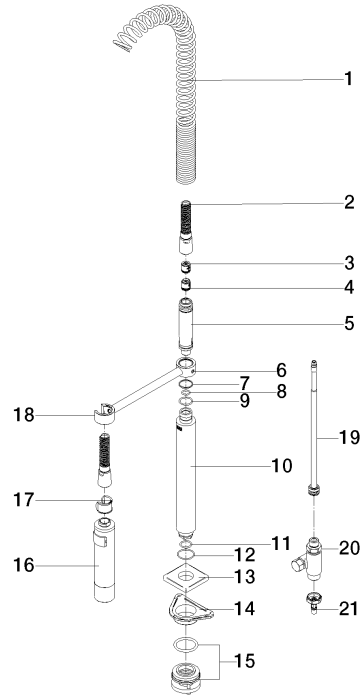

SERIES-VARIOUS Profi spray set - Chrome

27 785 970

- spray flow
- automatic diverter for spout/Profi spray set
- height of mixer mm
- individual rosette x mm
- profi spray hole diameter 30mm
- sprayface with anti-scaling system
- suspended spray with stainless steel spring (can be pivoted and locked)
- lead-free

The profi spray can be installed either with or without a rosette

Can only be combined with 33826680, 32815680.

Intrinsic protection against back flow.

Button has to be pressed while using.

	Chrome	27 785 970-00
	Brushed Platinum	27 785 970-06
	Platinum	27 785 970-08
	Dark Chrome	27 785 970-19
	Brushed Dark Platinum	27 785 970-99

SERIES-VARIOUS Profi spray set - Chrome

27 785 970

SERIES-VARIOUS Profi spray set - Chrome

27 785 970

SERIES-VARIOUS Profi spray set - Chrome

27 785 970

Spare parts list

No.	Item Number	Name	Quantity used	Delivery time
1	09 16 02 034 90	spring	1	2
2	90 30 02 065 00-00	hose	1	10
3	09 23 01 046 90	back-flow preventer	1	2
4	90 23 01 141 00 90	back-flow preventer	1	2
5	09 30 01 067 10-00	adaptor	1	10
6	09 31 11 049 90	pin	1	2
7	09 14 15 012 90	ring	1	2
8	09 14 10 003 90	seal	1	2
9	09 14 10 031 90	seal	1	2
10	90 11 10 099 00-00	connection	1	-
Spare part can no longer be ordered, please order the replacement item				
11	90 14 10 010 00 90	seal	1	2
12	09 14 10 120 90	seal	1	2
13	90 27 97 033 00-00	rosette	1	10
14	09 18 40 090 90	sleeve	1	2
15	90 23 10 048 00 90	fixing set	1	2
16	04 12 11 094 10-00	shower	1	10
17	90 18 40 035 00 90	sleeve	1	2
18	04 17 20 014 00-00	holder	1	10
19	90 28 20 068 00 90	connection	1	2
20	90 17 09 046 12 90	diverter	1	2
21	04 30 04 019 00 90	hose	1	2