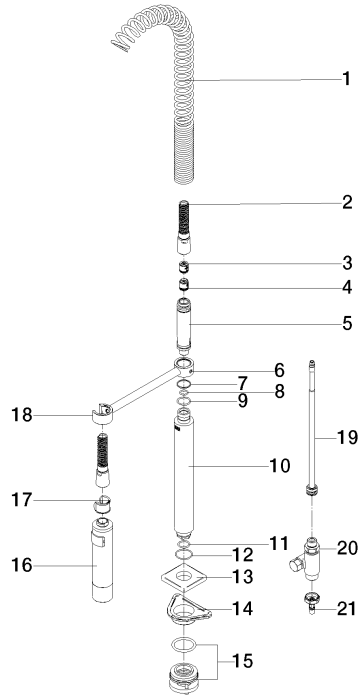

SERIES-VARIOUS Profi spray set - Brushed Platinum

27 785 970

Parts for other
finishes can be found
here: [Chrome](#)

SERIES-VARIOUS Profi spray set - Brushed Platinum

27 785 970

Spare parts list

No.	Item Number	Name	Quantity used	Delivery time
1	09 16 02 034 90	spring	1	2
2	90 30 02 065 00-06	hose	1	10
3	09 23 01 046 90	back-flow preventer	1	2
4	90 23 01 141 00 90	back-flow preventer	1	2
5	09 30 01 067 10-06	adaptor	1	10
6	09 31 11 049 90	pin	1	2
7	09 14 15 012 90	ring	1	2
8	09 14 10 003 90	seal	1	2
9	09 14 10 031 90	seal	1	2
10	90 11 10 099 00-06	connection	1	-
Spare part can no longer be ordered, please order the replacement item				
11	90 14 10 010 00 90	seal	1	2
12	09 14 10 120 90	seal	1	2
13	90 27 97 033 00-06	rosette	1	-
Spare part can no longer be ordered, please order the replacement item				
14	09 18 40 090 90	sleeve	1	2
15	90 23 10 048 00 90	fixing set	1	2
16	04 12 11 094 10-06	shower	1	10
17	90 18 40 035 00 90	sleeve	1	2
18	04 17 20 014 00-06	holder	1	10
19	90 28 20 068 00 90	connection	1	2
20	90 17 09 046 12 90	diverter	1	2
21	04 30 04 019 00 90	hose	1	2