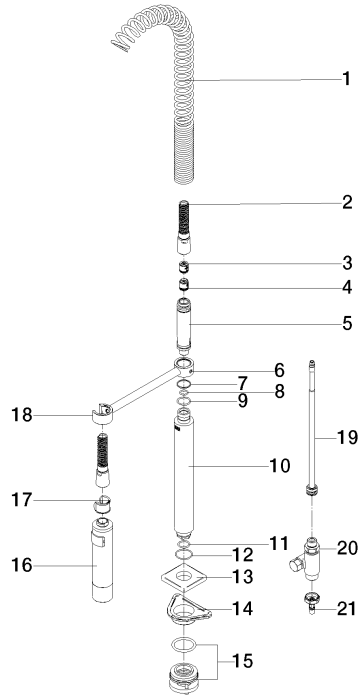

SERIES-VARIOUS Profi spray set - Platinum

27 785 970

- spray flow
- automatic diverter for spout/Profi spray set
- height of mixer mm
- individual rosette x mm
- profi spray hole diameter 30mm
- sprayface with anti-scaling system
- suspended spray with stainless steel spring (can be pivoted and locked)
- lead-free

The profi spray can be installed either with or without a rosette

Can only be combined with 33826680, 32815680.

Intrinsic protection against back flow.

Button has to be pressed while using.

	Platinum	27 785 970-08
	Chrome	27 785 970-00
	Brushed Platinum	27 785 970-06
	Dark Chrome	27 785 970-19
	Brushed Dark Platinum	27 785 970-99

SERIES-VARIOUS Profi spray set - Platinum

27 785 970

SERIES-VARIOUS Profi spray set - Platinum

27 785 970

Parts for other finishes can be found here: [Chrome](#)

SERIES-VARIOUS Profi spray set - Platinum

27 785 970

Spare parts list

No.	Item Number	Name	Quantity used	Delivery time
1	09 16 02 034 90	spring	1	2
2	90 30 02 065 00-08	hose	1	-
Spare part can no longer be ordered, please order the replacement item				
3	09 23 01 046 90	back-flow preventer	1	2
4	90 23 01 141 00 90	back-flow preventer	1	2
5	09 30 01 067 10-08	adaptor	1	40
6	09 31 11 049 90	pin	1	2
7	09 14 15 012 90	ring	1	2
8	09 14 10 003 90	seal	1	2
9	09 14 10 031 90	seal	1	2
10	90 11 10 099 00-08	connection	1	-
Spare part can no longer be ordered, please order the replacement item				
11	90 14 10 010 00 90	seal	1	2
12	09 14 10 120 90	seal	1	2
13	90 27 97 033 00-08	rosette	1	-
Spare part can no longer be ordered, please order the replacement item				
14	09 18 40 090 90	sleeve	1	2
15	90 23 10 048 00 90	fixing set	1	2
16	04 12 11 094 10-08	shower	1	40
17	90 18 40 035 00 90	sleeve	1	2
18	04 17 20 014 00-08	holder	1	40
19	90 28 20 068 00 90	connection	1	2
20	90 17 09 046 12 90	diverter	1	2
21	04 30 04 019 00 90	hose	1	2