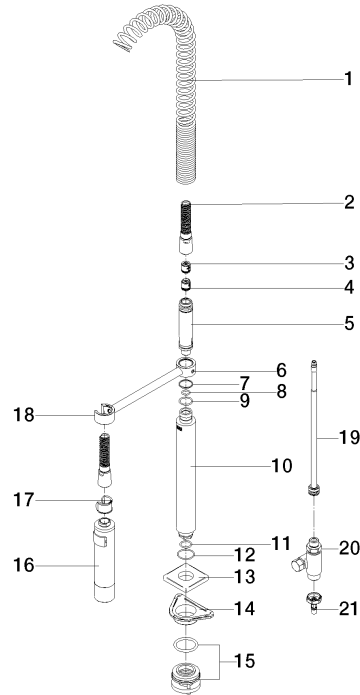

SERIES-VARIOUS Profi spray set - Dark Chrome

27 785 970

- spray flow
- automatic diverter for spout/Profi spray set
- height of mixer mm
- individual rosette x mm
- profi spray hole diameter 30mm
- sprayface with anti-scaling system
- suspended spray with stainless steel spring (can be pivoted and locked)
- lead-free

The profi spray can be installed either with or without a rosette

Can only be combined with 33826680, 32815680.

Intrinsic protection against back flow.

Button has to be pressed while using.

	Dark Chrome	27 785 970-19
	Chrome	27 785 970-00
	Brushed Platinum	27 785 970-06
	Platinum	27 785 970-08
	Brushed Dark Platinum	27 785 970-99

SERIES-VARIOUS Profi spray set - Dark Chrome

27 785 970

SERIES-VARIOUS Profi spray set - Dark Chrome

27 785 970

Parts for other
finishes can be found
here: [Chrome](#)

SERIES-VARIOUS Profi spray set - Dark Chrome

27 785 970

Spare parts list

No.	Item Number	Name	Quantity used	Delivery time
1	09 16 02 034 90	spring	1	2
2	90 30 02 065 00-19	hose	1	20
3	09 23 01 046 90	back-flow preventer	1	2
4	90 23 01 141 00 90	back-flow preventer	1	2
5	09 30 01 067 10-19	adaptor	1	60
6	09 31 11 049 90	pin	1	2
7	09 14 15 012 90	ring	1	2
8	09 14 10 003 90	seal	1	2
9	09 14 10 031 90	seal	1	2
10	90 11 10 099 00-19	connection	1	-
Spare part can no longer be ordered, please order the replacement item				
11	90 14 10 010 00 90	seal	1	2
12	09 14 10 120 90	seal	1	2
13	90 27 97 033 00-19	rosette	1	-
Spare part can no longer be ordered, please order the replacement item				
14	09 18 40 090 90	sleeve	1	2
15	90 23 10 048 00 90	fixing set	1	2
16	04 12 11 094 10-19	shower	1	60
17	90 18 40 035 00 90	sleeve	1	2
18	04 17 20 014 00-19	holder	1	60
19	90 28 20 068 00 90	connection	1	2
20	90 17 09 046 12 90	diverter	1	2
21	04 30 04 019 00 90	hose	1	2