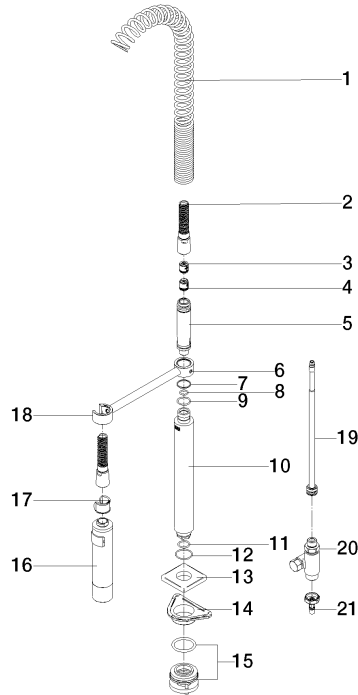

SERIES-VARIOUS Profi spray set - Brushed Dark Platinum

27 785 970

- spray flow
- automatic diverter for spout/Profi spray set
- height of mixer mm
- individual rosette x mm
- profi spray hole diameter 30mm
- sprayface with anti-scaling system
- suspended spray with stainless steel spring (can be pivoted and locked)
- lead-free

The profi spray can be installed either with or without a rosette

Can only be combined with 33826680, 32815680.

Intrinsic protection against back flow.

Button has to be pressed while using.

	Brushed Dark Platinum	27 785 970-99
	Chrome	27 785 970-00
	Brushed Platinum	27 785 970-06
	Platinum	27 785 970-08
	Dark Chrome	27 785 970-19

SERIES-VARIOUS Profi spray set - Brushed Dark Platinum

27 785 970

SERIES-VARIOUS Profi spray set - Brushed Dark Platinum

27 785 970

Parts for other
finishes can be found
here: [Chrome](#)

SERIES-VARIOUS Profi spray set - Brushed Dark Platinum

27 785 970

Spare parts list

No.	Item Number	Name	Quantity used	Delivery time
1	09 16 02 034 90	spring	1	2
2	90 30 02 065 00-99	hose	1	30
3	09 23 01 046 90	back-flow preventer	1	2
4	90 23 01 141 00 90	back-flow preventer	1	2
5	09 30 01 067 10-99	adaptor	1	60
6	09 31 11 049 90	pin	1	2
7	09 14 15 012 90	ring	1	2
8	09 14 10 003 90	seal	1	2
9	09 14 10 031 90	seal	1	2
10	90 11 10 099 00-99	connection	1	-
Spare part can no longer be ordered, please order the replacement item				
11	90 14 10 010 00 90	seal	1	2
12	09 14 10 120 90	seal	1	2
13	90 27 97 033 00-99	rosette	1	-
Spare part can no longer be ordered, please order the replacement item				
14	09 18 40 090 90	sleeve	1	2
15	90 23 10 048 00 90	fixing set	1	2
16	04 12 11 094 10-99	shower	1	60
17	90 18 40 035 00 90	sleeve	1	2
18	04 17 20 014 00-99	holder	1	60
19	90 28 20 068 00 90	connection	1	2
20	90 17 09 046 12 90	diverter	1	2
21	04 30 04 019 00 90	hose	1	2