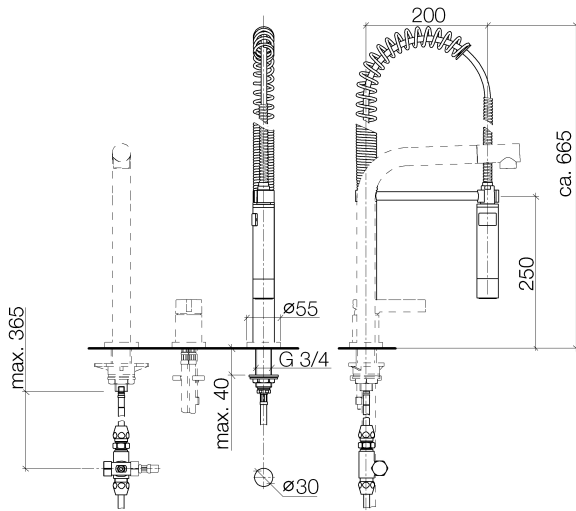

27 789 970

Fits: ELIO, TARA, TARA ULTRA

- spray flow
- automatic diverter for spout/Profi spray set
- height of mixer 665 mm
- individual rosette diameter 55mm
- profi spray hole diameter 30mm
- sprayface with anti-scaling system
- suspended spray with stainless steel spring (can be pivoted and locked)
- lead-free

The profi spray can be installed either with or without a rosette

Can only be combined with 32800790, 33826888, 32815888, 20815892, 33826875.

Intrinsic protection against back flow.

Button has to be pressed while using.

	Chrome	27 789 970-00 0010
	Brushed Platinum	27 789 970-06 0010
	Platinum	27 789 970-08 0010
	Dark Chrome	27 789 970-19 0010
	Brushed Chrome	27 789 970-93 0010
	Brushed Dark Platinum	27 789 970-99 0010

27 789 970

Flow rate chart

Codes & Standards

NSF/ANSI 372

Profi spray set - Chrome

ELIO

27 789 970

Certificates