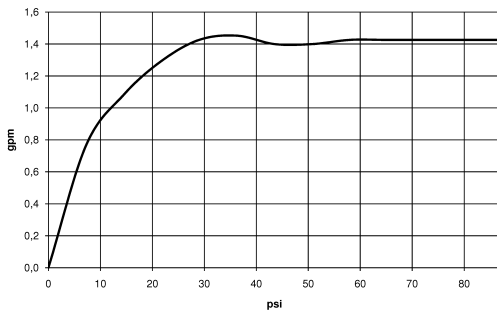

Codes & Standards

NSF/ANSI 372