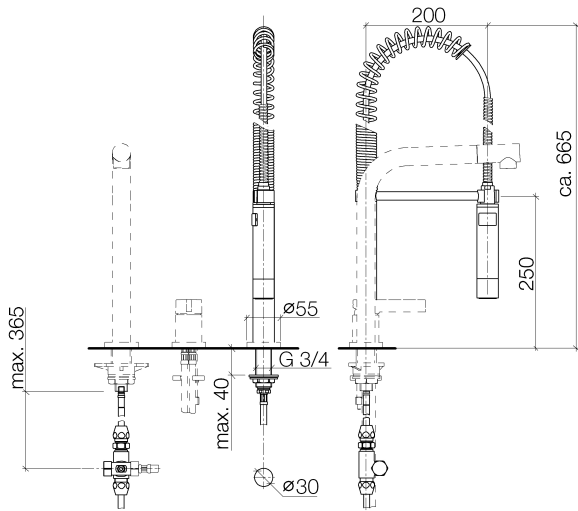

27 789 970

Flow rate chart