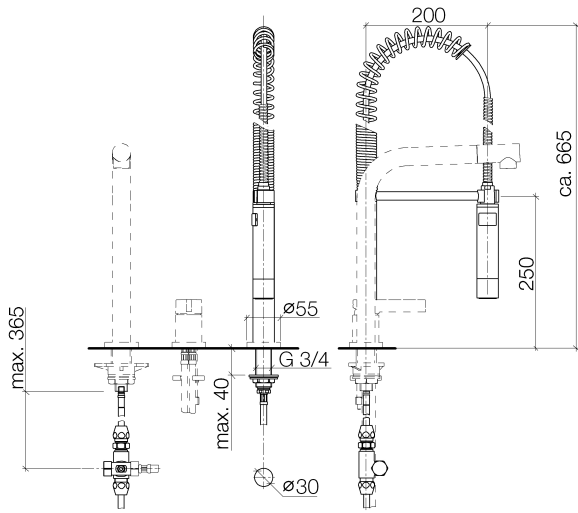

27 789 970

Fits: ELIO, TARA, TARA ULTRA

- spray flow
- automatic diverter for spout/Profi spray set
- height of mixer 665 mm
- individual rosette diameter 55mm
- profi spray hole diameter 30mm
- sprayface with anti-scaling system
- suspended spray with stainless steel spring (can be pivoted and locked)
- lead-free

The profi spray can be installed either with or without a rosette

Can only be combined with 32800790, 33826888, 32815888, 20815892, 33826875.

Intrinsic protection against back flow.

Button has to be pressed while using.

	Platinum	27 789 970-08 0010
	Chrome	27 789 970-00 0010
	Brushed Platinum	27 789 970-06 0010
	Dark Chrome	27 789 970-19 0010
	Brushed Chrome	27 789 970-93 0010
	Brushed Dark Platinum	27 789 970-99 0010

### Flow rate chart