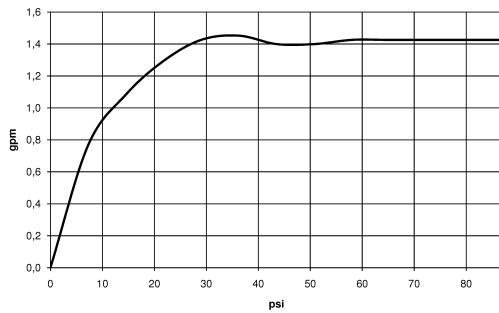

Codes & Standards

NSF/ANSI 372