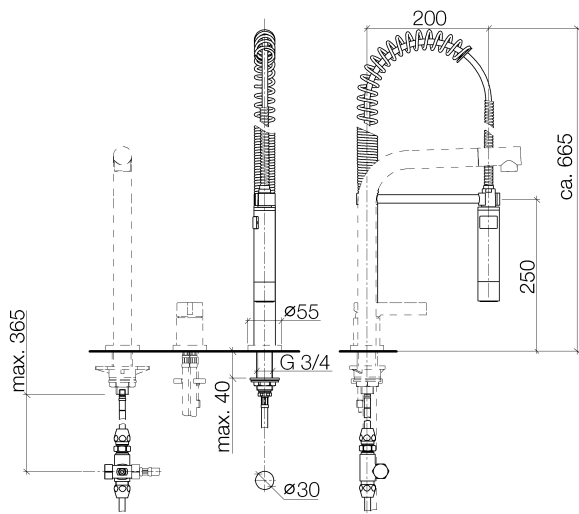

27 789 970

Fits: ELIO, TARA, TARA ULTRA

- spray flow
- automatic diverter for spout/Profi spray set
- height of mixer 665 mm
- individual rosette diameter 55mm
- profi spray hole diameter 30mm
- sprayface with anti-scaling system
- suspended spray with stainless steel spring (can be pivoted and locked)
- lead-free

The profi spray can be installed either with or without a rosette

Can only be combined with 32800790, 33826888, 32815888, 20815892, 33826875.

Intrinsic protection against back flow.

Button has to be pressed while using.

	Dark Chrome	27 789 970-19 0010
	Chrome	27 789 970-00 0010
	Brushed Platinum	27 789 970-06 0010
	Platinum	27 789 970-08 0010
	Brushed Chrome	27 789 970-93 0010
	Brushed Dark Platinum	27 789 970-99 0010

27 789 970

Flow rate chart

Codes & Standards

NSF/ANSI 372

Profi spray set - Dark Chrome

ELIO

27 789 970

Certificates