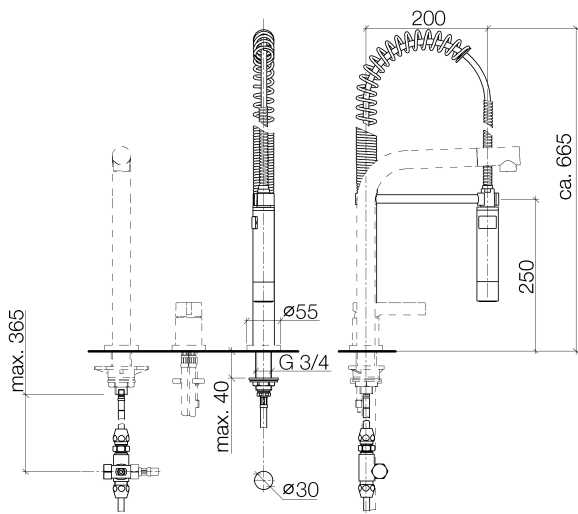

27 789 970

Flow rate chart