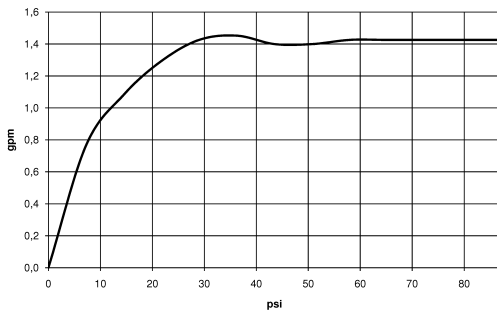

27 789 970

Flow rate chart

Codes & Standards

NSF/ANSI 372

Profi spray set - Brushed Dark Platinum

ELIO

27 789 970

Certificates