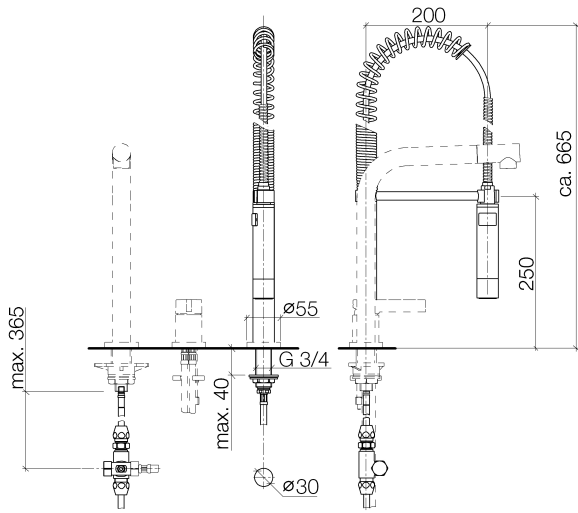

27 789 970

Fits: ELIO, TARA, TARA ULTRA

- spray flow
- automatic diverter for spout/Profi spray set
- height of mixer 665 mm
- individual rosette diameter 55mm
- profi spray hole diameter 30mm
- sprayface with anti-scaling system
- suspended spray with stainless steel spring (can be pivoted and locked)
- lead-free

The profi spray can be installed either with or without a rosette

Can only be combined with 32800790, 33826888, 32815888, 20815892, 33826875.

Intrinsic protection against back flow.

Button has to be pressed while using.

	Brushed Dark Platinum	27 789 970-99 0010
	Chrome	27 789 970-00 0010
	Brushed Platinum	27 789 970-06 0010
	Platinum	27 789 970-08 0010
	Dark Chrome	27 789 970-19 0010
	Brushed Chrome	27 789 970-93 0010

27 789 970

Flow rate chart

Codes & Standards

NSF/ANSI 372

Profi spray set - Brushed Dark Platinum

ELIO

27 789 970

Certificates