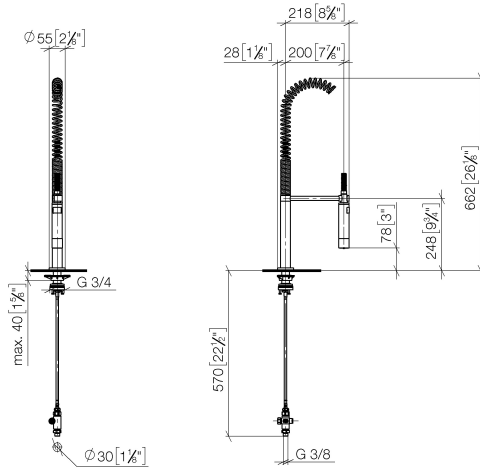

Profi spray set - Chrome

27 799 970

- spray flow
- automatic diverter for spout/Profi spray set
- height of mixer 665 mm
- individual rosette diameter 55mm
- profi spray hole diameter 30mm
- sprayface with anti-scaling system
- suspended spray with stainless steel spring (can be pivoted and locked)
- lead-free

Can only be combined with 32815682, 33826861, 32815861, 33836888, 32816888, 20816892, 33836875, 32815875.

Intrinsic protection against back flow.

Operating unit can be positioned freely.

Button has to be pressed while using.

The profi spray can be installed either with or without a rosette

	Chrome	27 799 970-00
	Brushed Platinum	27 799 970-06
	Platinum	27 799 970-08
	Dark Chrome	27 799 970-19
	Brushed Chrome	27 799 970-93
	Brushed Dark Platinum	27 799 970-99

Profi spray set - Chrome

27 799 970

mm [inches]
1:10

Flow rate chart

Certificates

LGA_38647.

Belgaqua_24-005-
27_3.