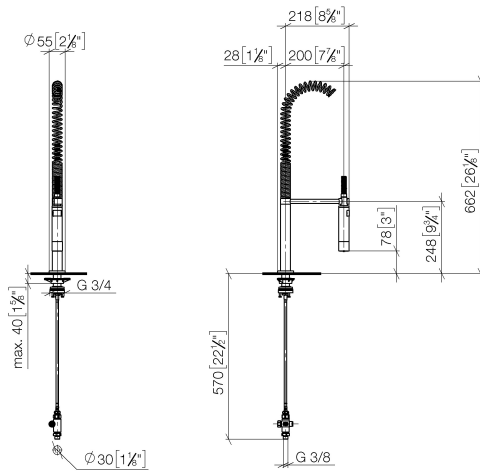

## Profi spray set - Platinum

27 799 970

- spray flow
- automatic diverter for spout/Profi spray set
- height of mixer 665 mm
- individual rosette diameter 55mm
- profi spray hole diameter 30mm
- sprayface with anti-scaling system
- suspended spray with stainless steel spring (can be pivoted and locked)
- lead-free

Can only be combined with 32815682, 33826861, 32815861, 33836888, 32816888, 20816892, 33836875, 32815875.

Intrinsic protection against back flow.

Operating unit can be positioned freely.

Button has to be pressed while using.

The profi spray can be installed either with or without a rosette

	Platinum	27 799 970-08
	Chrome	27 799 970-00
	Brushed Platinum	27 799 970-06
	Dark Chrome	27 799 970-19
	Brushed Chrome	27 799 970-93
	Brushed Dark Platinum	27 799 970-99

**Profi spray set - Platinum**

27 799 970

mm [inches]  
1:10

**Flow rate chart**

**Certificates**

LGA\_38647.

Belgaqua\_24-005-  
27\_3.