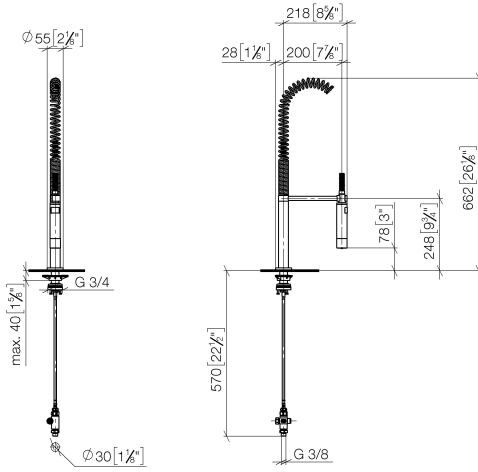

Profi spray set - Dark Chrome

27 799 970

- spray flow
- automatic diverter for spout/Profi spray set
- height of mixer 665 mm
- individual rosette diameter 55mm
- profi spray hole diameter 30mm
- sprayface with anti-scaling system
- suspended spray with stainless steel spring (can be pivoted and locked)
- lead-free

Can only be combined with 32815682, 33826861, 32815861, 33836888, 32816888, 20816892, 33836875, 32815875.

Intrinsic protection against back flow.

Operating unit can be positioned freely.

Button has to be pressed while using.

The profi spray can be installed either with or without a rosette

	Dark Chrome	27 799 970-19
	Chrome	27 799 970-00
	Brushed Platinum	27 799 970-06
	Platinum	27 799 970-08
	Brushed Chrome	27 799 970-93
	Brushed Dark Platinum	27 799 970-99

Profi spray set - Dark Chrome

27 799 970

mm [inches]
1:10

Flow rate chart

Certificates

LGA_38647.

Belgaqua_24-005-
27_3.

Profi spray set - Dark Chrome