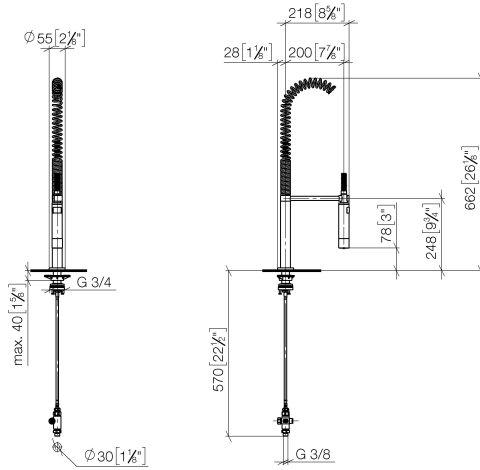

Profi spray set - Brushed Dark Platinum

27 799 970

- spray flow
- automatic diverter for spout/Profi spray set
- height of mixer 665 mm
- individual rosette diameter 55mm
- profi spray hole diameter 30mm
- sprayface with anti-scaling system
- suspended spray with stainless steel spring (can be pivoted and locked)
- lead-free

Can only be combined with 32815682, 33826861, 32815861, 33836888, 32816888, 20816892, 33836875, 32815875.

Intrinsic protection against back flow.

Operating unit can be positioned freely.

Button has to be pressed while using.

The profi spray can be installed either with or without a rosette

	Brushed Dark Platinum	27 799 970-99
	Chrome	27 799 970-00
	Brushed Platinum	27 799 970-06
	Platinum	27 799 970-08
	Dark Chrome	27 799 970-19
	Brushed Chrome	27 799 970-93

Profi spray set - Brushed Dark Platinum

27 799 970

mm [inches]
1:10

Flow rate chart

Certificates

LGA_38647.

Belgaqua_24-005-
27_3.