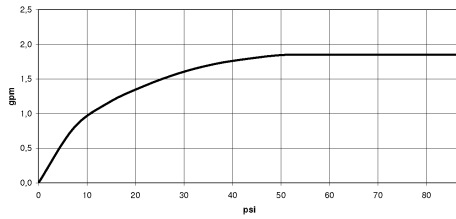

Hand shower set with integrated shower holder FlowReduce - Chrome

TARA

27 802 660

Fits: TARA, VAIA, META

- COMPACT RAIN, max. flow rate 6.8 l/min (at 3 bar)
- with anti-scale system
- 3/8" shower outlet
- metal shower hose 1250mm with integrated anti-twist protection
- rosette Ø 60 mm
- 1/2" connection
- This product reduces water consumption by % (compared to requirements of EPAct '92)
- This product can contribute to Water Use Reduction in LEED® Green Building Rating
- This product can help a building meet the requirements of Green Building Rating Systems, e.g. LEED®, BREEAM®, DGNB

Recommended miscellaneous

Concealed adapter -

35 080 970-90
0010

27 802 660

mm [inches]

Flow rate chart

Codes & Standards

ASME
A112.18.1/CSA
B125.1