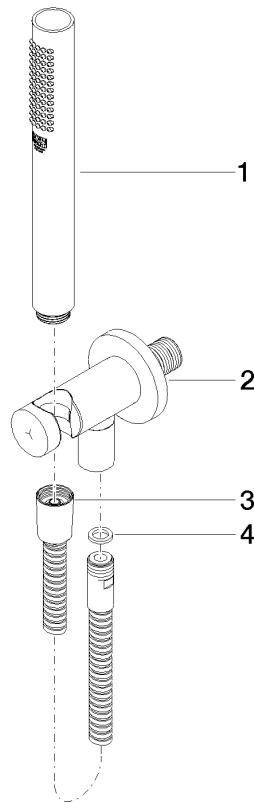

Hand shower set with integrated shower holder FlowReduce - Chrome

TARA

27 802 660

Fits: TARA, VAIA, META

- COMPACT RAIN, max. flow rate 6.8 l/min (at 3 bar)
- with anti-scale system
- 3/8" shower outlet
- metal shower hose 1250mm with integrated anti-twist protection
- rosette Ø 60 mm
- 1/2" connection
- This product reduces water consumption by % (compared to requirements of EPAct '92)
- This product can contribute to Water Use Reduction in LEED® Green Building Rating
- This product can help a building meet the requirements of Green Building Rating Systems, e.g. LEED®, BREEAM®, DGNB

Recommended miscellaneous

Concealed adapter -

35 080 970-90
0010

27 802 660

mm [inches]

Flow rate chart

Codes & Standards

ASME
A112.18.1/CSA
B125.1

California Energy
Commission
(CEC)

Hand shower set with integrated shower holder FlowReduce - Chrome

TARA

27 802 660

Certificates

LGA_29985.

27 802 660

Spare parts list

No.	Item Number	Name	Quantity used	Delivery time
1	90 12 11 140 30-00	shower	1	10
2	28 490 660-00	Wall elbow with integrated shower holder - Chrome	1	10
3	90 30 02 072 00-00	Metal shower hose 1/2" x 3/8" x 1250 mm - Chrome	1	10
4	90 14 20 026 00 90	seal	1	2