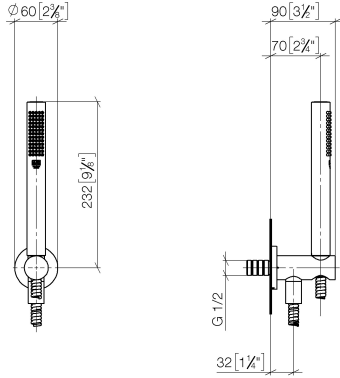

Hand shower set with integrated shower holder FlowReduce - Chrome

TARA

27 802 660

Fits: TARA, VAIA, META

- COMPACT RAIN, max. flow rate 6.8 l/min (at 3 bar)
- with anti-scale system
- 3/8" shower outlet
- metal shower hose 1250mm with integrated anti-twist protection
- rosette Ø 60 mm
- 1/2" connection
- This product reduces water consumption by % (compared to requirements of EPAct '92)
- This product can contribute to Water Use Reduction in LEED® Green Building Rating
- This product can help a building meet the requirements of Green Building Rating Systems, e.g. LEED®, BREEAM®, DGNB

Recommended miscellaneous

Concealed adapter -

35 080 970-90
0010

27 802 660

mm [inches]

Flow rate chart

Codes & Standards

ASME
A112.18.1/CSA
B125.1

California Energy
Commission
(CEC)

Hand shower set with integrated shower holder FlowReduce - Chrome

TARA

27 802 660

Certificates

LGA_29985.

27 802 660

Spare parts list

No.	Item Number	Name	Quantity used	Delivery time
1	90 12 11 140 30-00	shower	1	10
2	28 490 660-00	Wall elbow with integrated shower holder - Chrome	1	10
3	90 30 02 072 00-00	Metal shower hose 1/2" x 3/8" x 1250 mm - Chrome	1	10
4	90 14 20 026 00 90	seal	1	2