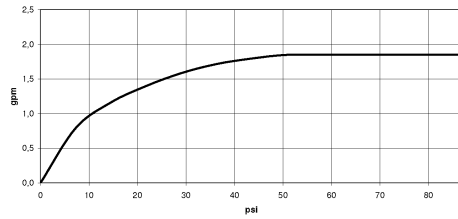

Hand shower set with integrated shower holder FlowReduce - Brushed Durabronze (23kt Gold)

TARA

27 802 660

Fits: TARA, VAIA, META

- COMPACT RAIN, max. flow rate 6.8 l/min (at 3 bar)
- with anti-scale system
- 3/8" shower outlet
- metal shower hose 1250mm with integrated anti-twist protection
- rosette Ø 60 mm
- 1/2" connection
- This product reduces water consumption by % (compared to requirements of EAct '92)
- This product can contribute to Water Use Reduction in LEED® Green Building Rating
- This product can help a building meet the requirements of Green Building Rating Systems, e.g. LEED®, BREEAM®, DGNB

Recommended miscellaneous

Concealed adapter -

35 080 970-90
0010

27 802 660
mm [inches]

Flow rate chart

Codes & Standards

ASME A112.18.1/CSA B125.1	California Energy Commission (CEC)
---------------------------------	--