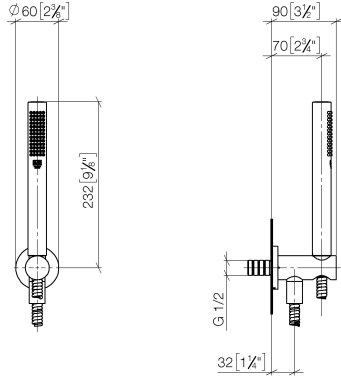

Hand shower set with integrated shower holder FlowReduce - Brushed Durabronze (23kt Gold)

TARA

27 802 660

Fits: TARA, VAIA, META

- COMPACT RAIN, max. flow rate 6.8 l/min (at 3 bar)
- with anti-scale system
- 3/8" shower outlet
- metal shower hose 1250mm with integrated anti-twist protection
- rosette Ø 60 mm
- 1/2" connection
- This product reduces water consumption by % (compared to requirements of EAct '92)
- This product can contribute to Water Use Reduction in LEED® Green Building Rating
- This product can help a building meet the requirements of Green Building Rating Systems, e.g. LEED®, BREEAM®, DGNB

Intrinsic protection against back flow.

	Brushed Durabronze (23kt Gold)	27 802 660-28 0010
	Chrome	27 802 660-00 0010
	Brushed Platinum	27 802 660-06 0010
	Platinum	27 802 660-08 0010
	Dark Chrome	27 802 660-19 0010
	Light Gold	27 802 660-26 0010
	Brushed Light Gold	27 802 660-27 0010
	Matte Black	27 802 660-33 0010
	Brushed Bronze	27 802 660-42 0010
	Brushed Champagne (22kt Gold)	27 802 660-46 0010
	Champagne (22kt Gold)	27 802 660-47 0010
	Brushed Chrome	27 802 660-93 0010
	Brushed Dark Platinum	27 802 660-99 0010

Recommended miscellaneous

Concealed adapter -

35 080 970-90
0010

27 802 660
mm [inches]

Flow rate chart

Codes & Standards

ASME A112.18.1/CSA B125.1	California Energy Commission (CEC)
---------------------------------	--

Hand shower set with integrated shower holder FlowReduce - Brushed
Durabronze (23kt Gold)

TARA

27 802 660

Certificates

LGA_29985.

27 802 660

Spare parts list

No.	Item Number	Name	Quantity used	Delivery time
1	90 12 11 140 30-28	shower	1	20
2	28 490 660-28	Wall elbow with integrated shower holder - Brushed Durabronz (23kt Gold)	1	20
3	90 30 02 072 00-28	Metal shower hose 1/2" x 3/8" x 1250 mm - Brushed Durabronz (23kt Gold)	1	20
4	90 14 20 026 00 90	seal	1	2