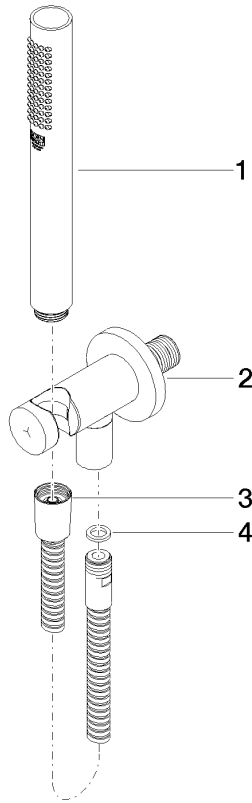

Hand shower set with integrated shower holder FlowReduce - Brushed Durabronze (23kt Gold)

TARA

27 802 660

Fits: TARA, VAIA, META

- COMPACT RAIN, max. flow rate 6.8 l/min (at 3 bar)
- with anti-scale system
- 3/8" shower outlet
- metal shower hose 1250mm with integrated anti-twist protection
- rosette Ø 60 mm
- 1/2" connection
- This product reduces water consumption by % (compared to requirements of EAct '92)
- This product can contribute to Water Use Reduction in LEED® Green Building Rating
- This product can help a building meet the requirements of Green Building Rating Systems, e.g. LEED®, BREEAM®, DGNB

Intrinsic protection against back flow.

	Brushed Durabronze (23kt Gold)	27 802 660-28 0010
	Chrome	27 802 660-00 0010
	Brushed Platinum	27 802 660-06 0010
	Platinum	27 802 660-08 0010
	Dark Chrome	27 802 660-19 0010
	Light Gold	27 802 660-26 0010
	Brushed Light Gold	27 802 660-27 0010
	Matte Black	27 802 660-33 0010
	Brushed Bronze	27 802 660-42 0010
	Brushed Champagne (22kt Gold)	27 802 660-46 0010
	Champagne (22kt Gold)	27 802 660-47 0010
	Brushed Chrome	27 802 660-93 0010
	Brushed Dark Platinum	27 802 660-99 0010

Recommended miscellaneous

Concealed adapter -

35 080 970-90
0010

27 802 660
mm [inches]

Flow rate chart

Codes & Standards

ASME A112.18.1/CSA B125.1	California Energy Commission (CEC)
---------------------------------	--

Hand shower set with integrated shower holder FlowReduce - Brushed
Durabronze (23kt Gold)

TARA

27 802 660

Certificates

LGA_29985.

27 802 660

Spare parts list

No.	Item Number	Name	Quantity used	Delivery time
1	90 12 11 140 30-28	shower	1	20
2	28 490 660-28	Wall elbow with integrated shower holder - Brushed Durabronz (23kt Gold)	1	20
3	90 30 02 072 00-28	Metal shower hose 1/2" x 3/8" x 1250 mm - Brushed Durabronz (23kt Gold)	1	20
4	90 14 20 026 00 90	seal	1	2