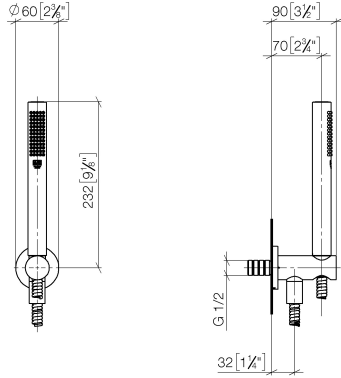

27 802 660

Fits: TARA, VAIA, META

- COMPACT RAIN, max. flow rate 6.8 l/min (at 3 bar)
- with anti-scale system
- 3/8" shower outlet
- metal shower hose 1250mm with integrated anti-twist protection
- rosette Ø 60 mm
- 1/2" connection
- This product reduces water consumption by % (compared to requirements of EAct '92)
- This product can contribute to Water Use Reduction in LEED® Green Building Rating
- This product can help a building meet the requirements of Green Building Rating Systems, e.g. LEED®, BREEAM®, DGNB

Recommended miscellaneous

Concealed adapter -

35 080 970-90
0010

27 802 660

mm [inches]

Flow rate chart

Codes & Standards

ASME
A112.18.1/CSA
B125.1

California Energy
Commission
(CEC)

Hand shower set with integrated shower holder FlowReduce - Matte Black

TARA

27 802 660

Certificates

LGA_29985.

27 802 660

Spare parts list

No.	Item Number	Name	Quantity used	Delivery time
1	90 12 11 140 30-33	shower	1	30
2	28 490 660-33	Wall elbow with integrated shower holder - Matte Black	1	10
3	90 30 02 072 00-33	Metal shower hose 1/2" x 3/8" x 1250 mm - Matte Black	1	30
4	90 14 20 026 00 90	seal	1	2