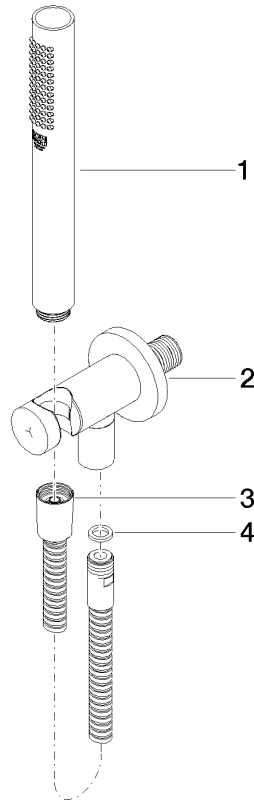

27 802 660

Fits: TARA, VAIA, META

- COMPACT RAIN, max. flow rate 6.8 l/min (at 3 bar)
- with anti-scale system
- 3/8" shower outlet
- metal shower hose 1250mm with integrated anti-twist protection
- rosette Ø 60 mm
- 1/2" connection
- This product reduces water consumption by % (compared to requirements of EAct '92)
- This product can contribute to Water Use Reduction in LEED® Green Building Rating
- This product can help a building meet the requirements of Green Building Rating Systems, e.g. LEED®, BREEAM®, DGNB

Recommended miscellaneous

Concealed adapter -

35 080 970-90
0010

27 802 660

mm [inches]

Flow rate chart

Codes & Standards

ASME
A112.18.1/CSA
B125.1

California Energy
Commission
(CEC)

Hand shower set with integrated shower holder FlowReduce - Matte Black

TARA

27 802 660

Certificates

LGA_29985.

27 802 660

Spare parts list

No.	Item Number	Name	Quantity used	Delivery time
1	90 12 11 140 30-33	shower	1	30
2	28 490 660-33	Wall elbow with integrated shower holder - Matte Black	1	10
3	90 30 02 072 00-33	Metal shower hose 1/2" x 3/8" x 1250 mm - Matte Black	1	30
4	90 14 20 026 00 90	seal	1	2