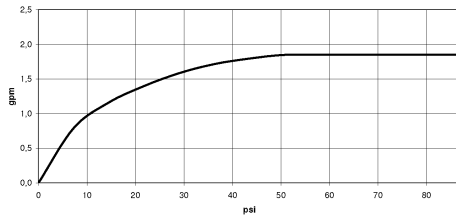

27 802 660

Fits: TARA, VAIA, META

- COMPACT RAIN, max. flow rate 6.8 l/min (at 3 bar)
- with anti-scale system
- 3/8" shower outlet
- metal shower hose 1250mm with integrated anti-twist protection
- rosette Ø 60 mm
- 1/2" connection
- This product reduces water consumption by % (compared to requirements of EAct '92)
- This product can contribute to Water Use Reduction in LEED® Green Building Rating
- This product can help a building meet the requirements of Green Building Rating Systems, e.g. LEED®, BREEAM®, DGNB

Recommended miscellaneous

Concealed adapter -

35 080 970-90
0010

27 802 660

mm [inches]

Flow rate chart

Codes & Standards

ASME
A112.18.1/CSA
B125.1