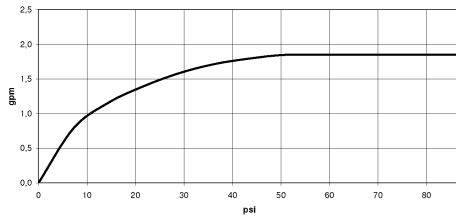

**Hand shower set with integrated shower holder FlowReduce - Brushed  
Champagne (22kt Gold)**

TARA

27 802 660

Fits: TARA, VAIA, META

- COMPACT RAIN, max. flow rate 6.8 l/min (at 3 bar)
- with anti-scale system
- 3/8" shower outlet
- metal shower hose 1250mm with integrated anti-twist protection
- rosette Ø 60 mm
- 1/2" connection
- This product reduces water consumption by % (compared to requirements of EPAct '92)
- This product can contribute to Water Use Reduction in LEED® Green Building Rating
- This product can help a building meet the requirements of Green Building Rating Systems, e.g. LEED®, BREEAM®, DGNB

Intrinsic protection against back flow.

	Brushed Champagne (22kt Gold)	27 802 660-46 0010
	Chrome	27 802 660-00 0010
	Brushed Platinum	27 802 660-06 0010
	Platinum	27 802 660-08 0010
	Dark Chrome	27 802 660-19 0010
	Light Gold	27 802 660-26 0010
	Brushed Light Gold	27 802 660-27 0010
	Brushed Durabronze (23kt Gold)	27 802 660-28 0010
	Matte Black	27 802 660-33 0010
	Brushed Bronze	27 802 660-42 0010
	Champagne (22kt Gold)	27 802 660-47 0010
	Brushed Chrome	27 802 660-93 0010
	Brushed Dark Platinum	27 802 660-99 0010

**Hand shower set with integrated shower holder FlowReduce - Brushed  
Champagne (22kt Gold)**

TARA

27 802 660  
mm [inches]

**Flow rate chart**

**Codes & Standards**

ASME A112.18.1/CSA B125.1	California Energy Commission (CEC)
---------------------------------	--