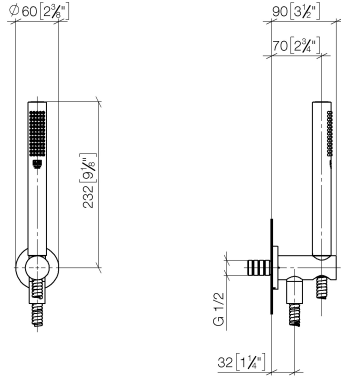

**Hand shower set with integrated shower holder FlowReduce - Brushed  
Champagne (22kt Gold)**

TARA

27 802 660

Fits: TARA, VAIA, META

- COMPACT RAIN, max. flow rate 6.8 l/min (at 3 bar)
- with anti-scale system
- 3/8" shower outlet
- metal shower hose 1250mm with integrated anti-twist protection
- rosette Ø 60 mm
- 1/2" connection
- This product reduces water consumption by % (compared to requirements of EPAct '92)
- This product can contribute to Water Use Reduction in LEED® Green Building Rating
- This product can help a building meet the requirements of Green Building Rating Systems, e.g. LEED®, BREEAM®, DGNB

**Hand shower set with integrated shower holder FlowReduce - Brushed  
Champagne (22kt Gold)**

TARA

27 802 660  
mm [inches]

**Flow rate chart**

**Codes & Standards**

ASME A112.18.1/CSA B125.1	California Energy Commission (CEC)
---------------------------------	--

Hand shower set with integrated shower holder FlowReduce - Brushed  
Champagne (22kt Gold)

---

TARA

27 802 660

Certificates

---

LGA\_29985.

**Hand shower set with integrated shower holder FlowReduce - Brushed  
Champagne (22kt Gold)**

TARA

27 802 660  
Parts for other  
finishes can be found  
here: [Chrome](#)

**Spare parts list**

No.	Item Number	Name	Quantity used	Delivery time
1	90 12 11 140 30-46	shower	1	30
2	28 490 660-46	Wall elbow with integrated shower holder - Brushed Champagne (22kt Gold)	1	30
3	90 30 02 072 00-46	Metal shower hose 1/2" x 3/8" x 1250 mm - Brushed Champagne (22kt Gold)	1	30
4	90 14 20 026 00 90	seal	1	2