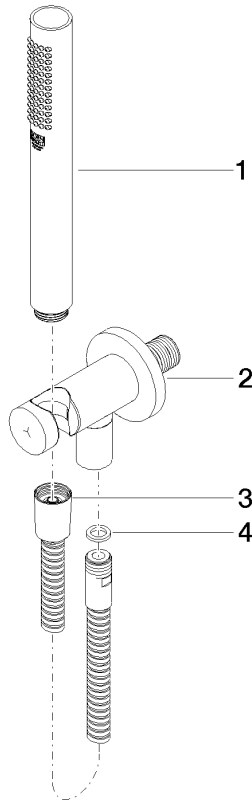

**Hand shower set with integrated shower holder FlowReduce - Brushed  
Champagne (22kt Gold)**

TARA

27 802 660

Fits: TARA, VAIA, META

- COMPACT RAIN, max. flow rate 6.8 l/min (at 3 bar)
- with anti-scale system
- 3/8" shower outlet
- metal shower hose 1250mm with integrated anti-twist protection
- rosette Ø 60 mm
- 1/2" connection
- This product reduces water consumption by % (compared to requirements of EPAct '92)
- This product can contribute to Water Use Reduction in LEED® Green Building Rating
- This product can help a building meet the requirements of Green Building Rating Systems, e.g. LEED®, BREEAM®, DGNB

**Hand shower set with integrated shower holder FlowReduce - Brushed  
Champagne (22kt Gold)**

TARA

27 802 660  
mm [inches]

**Flow rate chart**

**Codes & Standards**

ASME A112.18.1/CSA B125.1	California Energy Commission (CEC)
---------------------------------	--

Hand shower set with integrated shower holder FlowReduce - Brushed  
Champagne (22kt Gold)

---

TARA

27 802 660

Certificates

---

LGA\_29985.

**Hand shower set with integrated shower holder FlowReduce - Brushed  
Champagne (22kt Gold)**

TARA

27 802 660  
Parts for other  
finishes can be found  
here: [Chrome](#)

**Spare parts list**

No.	Item Number	Name	Quantity used	Delivery time
1	90 12 11 140 30-46	shower	1	30
2	28 490 660-46	Wall elbow with integrated shower holder - Brushed Champagne (22kt Gold)	1	30
3	90 30 02 072 00-46	Metal shower hose 1/2" x 3/8" x 1250 mm - Brushed Champagne (22kt Gold)	1	30
4	90 14 20 026 00 90	seal	1	2