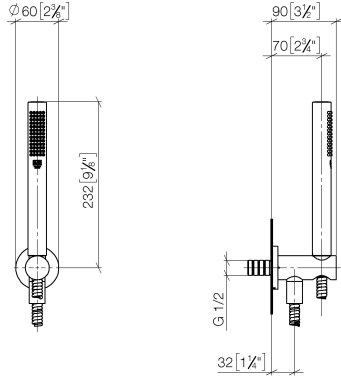

Hand shower set with integrated shower holder FlowReduce - Champagne (22kt Gold)

TARA

27 802 660

Fits: TARA, VAIA, META

- COMPACT RAIN, max. flow rate 6.8 l/min (at 3 bar)
- with anti-scale system
- 3/8" shower outlet
- metal shower hose 1250mm with integrated anti-twist protection
- rosette Ø 60 mm
- 1/2" connection
- This product reduces water consumption by % (compared to requirements of EPAAct '92)
- This product can contribute to Water Use Reduction in LEED® Green Building Rating
- This product can help a building meet the requirements of Green Building Rating Systems, e.g. LEED®, BREEAM®, DGNB

Intrinsic protection against back flow.

	Champagne (22kt Gold)	27 802 660-47 0010
	Chrome	27 802 660-00 0010
	Brushed Platinum	27 802 660-06 0010
	Platinum	27 802 660-08 0010
	Dark Chrome	27 802 660-19 0010
	Light Gold	27 802 660-26 0010
	Brushed Light Gold	27 802 660-27 0010
	Brushed Durabronze (23kt Gold)	27 802 660-28 0010
	Matte Black	27 802 660-33 0010
	Brushed Bronze	27 802 660-42 0010
	Brushed Champagne (22kt Gold)	27 802 660-46 0010
	Brushed Chrome	27 802 660-93 0010
	Brushed Dark Platinum	27 802 660-99 0010

27 802 660
mm [inches]

Flow rate chart

Codes & Standards

ASME
A112.18.1/CSA
B125.1

California Energy
Commission
(CEC)

Hand shower set with integrated shower holder FlowReduce - Champagne
(22kt Gold)

TARA

27 802 660

Certificates

LGA_29985.

**Hand shower set with integrated shower holder FlowReduce - Champagne
(22kt Gold)**

TARA

27 802 660
Parts for other
finishes can be found
here: [Chrome](#)

Spare parts list

No.	Item Number	Name	Quantity used	Delivery time
1	90 12 11 140 30-47	shower	1	30
2	28 490 660-47	Wall elbow with integrated shower holder - Champagne (22kt Gold)	1	30
3	90 30 02 072 00-47	Metal shower hose 1/2" x 3/8" x 1250 mm - Champagne (22kt Gold)	1	30
4	90 14 20 026 00 90	seal	1	2