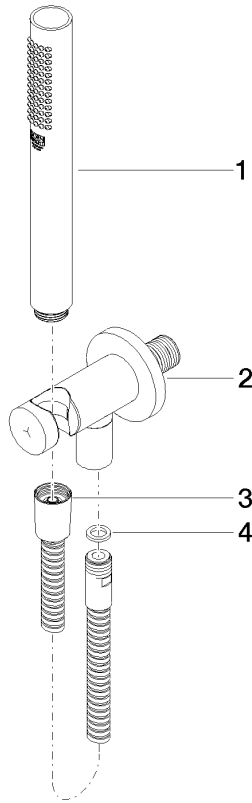

Hand shower set with integrated shower holder FlowReduce - Champagne (22kt Gold)

TARA

27 802 660

Fits: TARA, VAIA, META

- COMPACT RAIN, max. flow rate 6.8 l/min (at 3 bar)
- with anti-scale system
- 3/8" shower outlet
- metal shower hose 1250mm with integrated anti-twist protection
- rosette Ø 60 mm
- 1/2" connection
- This product reduces water consumption by % (compared to requirements of EPAAct '92)
- This product can contribute to Water Use Reduction in LEED® Green Building Rating
- This product can help a building meet the requirements of Green Building Rating Systems, e.g. LEED®, BREEAM®, DGNB

Intrinsic protection against back flow.

	Champagne (22kt Gold)	27 802 660-47 0010
	Chrome	27 802 660-00 0010
	Brushed Platinum	27 802 660-06 0010
	Platinum	27 802 660-08 0010
	Dark Chrome	27 802 660-19 0010
	Light Gold	27 802 660-26 0010
	Brushed Light Gold	27 802 660-27 0010
	Brushed Durabronze (23kt Gold)	27 802 660-28 0010
	Matte Black	27 802 660-33 0010
	Brushed Bronze	27 802 660-42 0010
	Brushed Champagne (22kt Gold)	27 802 660-46 0010
	Brushed Chrome	27 802 660-93 0010
	Brushed Dark Platinum	27 802 660-99 0010

27 802 660
mm [inches]

Flow rate chart

Codes & Standards

ASME
A112.18.1/CSA
B125.1

California Energy
Commission
(CEC)

Hand shower set with integrated shower holder FlowReduce - Champagne
(22kt Gold)

TARA

27 802 660

Certificates

LGA_29985.

**Hand shower set with integrated shower holder FlowReduce - Champagne
(22kt Gold)**

TARA

27 802 660
Parts for other
finishes can be found
here: [Chrome](#)

Spare parts list

No.	Item Number	Name	Quantity used	Delivery time
1	90 12 11 140 30-47	shower	1	30
2	28 490 660-47	Wall elbow with integrated shower holder - Champagne (22kt Gold)	1	30
3	90 30 02 072 00-47	Metal shower hose 1/2" x 3/8" x 1250 mm - Champagne (22kt Gold)	1	30
4	90 14 20 026 00 90	seal	1	2