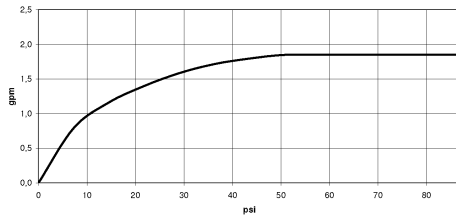

Hand shower set with integrated shower holder FlowReduce - Champagne (22kt Gold)

TARA

27 802 660

Fits: TARA, VAIA, META

- COMPACT RAIN, max. flow rate 6.8 l/min (at 3 bar)
- with anti-scale system
- 3/8" shower outlet
- metal shower hose 1250mm with integrated anti-twist protection
- rosette Ø 60 mm
- 1/2" connection
- This product reduces water consumption by % (compared to requirements of EPAAct '92)
- This product can contribute to Water Use Reduction in LEED® Green Building Rating
- This product can help a building meet the requirements of Green Building Rating Systems, e.g. LEED®, BREEAM®, DGNB

Intrinsic protection against back flow.

	Champagne (22kt Gold)	27 802 660-47 0010
	Chrome	27 802 660-00 0010
	Brushed Platinum	27 802 660-06 0010
	Platinum	27 802 660-08 0010
	Dark Chrome	27 802 660-19 0010
	Light Gold	27 802 660-26 0010
	Brushed Light Gold	27 802 660-27 0010
	Brushed Durabronze (23kt Gold)	27 802 660-28 0010
	Matte Black	27 802 660-33 0010
	Brushed Bronze	27 802 660-42 0010
	Brushed Champagne (22kt Gold)	27 802 660-46 0010
	Brushed Chrome	27 802 660-93 0010
	Brushed Dark Platinum	27 802 660-99 0010

27 802 660
mm [inches]

Flow rate chart

Codes & Standards

ASME
A112.18.1/CSA
B125.1

California Energy
Commission
(CEC)

Hand shower set with integrated shower holder FlowReduce - Champagne
(22kt Gold)

TARA

27 802 660