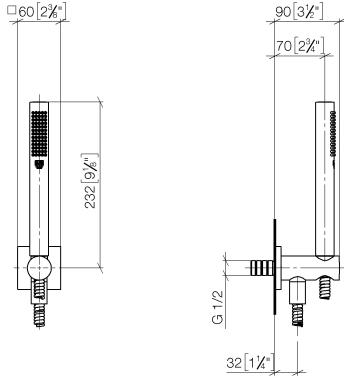

**Hand shower set with integrated shower holder FlowReduce - Brushed
Champagne (22kt Gold)**

IMO

27 802 970

Fits: IMO, MEM, CL.1, CYO

- COMPACT RAIN, max. flow rate 6.8 l/min (at 3 bar)
- with anti-scale system
- 3/8" shower outlet
- metal shower hose 1250mm with integrated anti-twist protection
- rosette 60 x 60 mm
- 1/2" connection
- This product reduces water consumption by % (compared to requirements of EPAAct '92)
- This product can contribute to Water Use Reduction in LEED® Green Building Rating
- This product can help a building meet the requirements of Green Building Rating Systems, e.g. LEED®, BREEAM®, DGNB

Intrinsic protection against back flow.

	Brushed Champagne (22kt Gold)	27 802 970-46 0010
	Chrome	27 802 970-00 0010
	Brushed Platinum	27 802 970-06 0010
	Platinum	27 802 970-08 0010
	Dark Chrome	27 802 970-19 0010
	Brushed Light Gold	27 802 970-27 0010
	Brushed Durabrass (23kt Gold)	27 802 970-28 0010
	Matte Black	27 802 970-33 0010
	Champagne (22kt Gold)	27 802 970-47 0010
	Brushed Chrome	27 802 970-93 0010
	Brushed Dark Platinum	27 802 970-99 0010

Hand shower set with integrated shower holder FlowReduce - Brushed
Champagne (22kt Gold)

IMO

27 802 970
mm [inches]

Codes & Standards

ASME
A112.18.1/CSA
B125.1

California Energy
Commission
(CEC)

Certificates

LGA_29985.

**Hand shower set with integrated shower holder FlowReduce - Brushed
Champagne (22kt Gold)**

IMO

27 802 970
Parts for other
finishes can be found
here: [Chrome](#)

Spare parts list

No.	Item Number	Name	Quantity used	Delivery time
1	90 12 11 140 30-46	shower	1	30
2	28 490 970-46	Wall elbow with integrated shower holder - Brushed Champagne (22kt Gold)	1	30
3	90 30 02 072 00-46	Metal shower hose 1/2" x 3/8" x 1250 mm - Brushed Champagne (22kt Gold)	1	30
4	90 14 20 026 00 90	seal	1	2