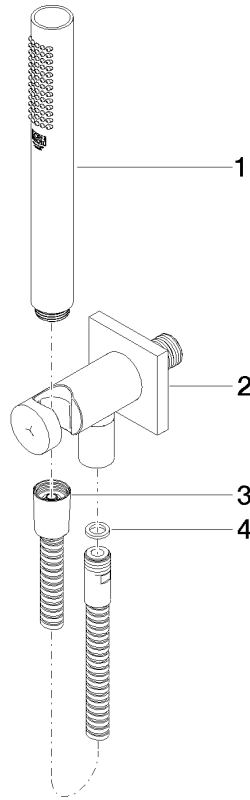

**Hand shower set with integrated shower holder FlowReduce - Brushed
Champagne (22kt Gold)**

IMO

27 802 970

Fits: IMO, MEM, CL.1, CYO

- COMPACT RAIN, max. flow rate 6.8 l/min (at 3 bar)
- with anti-scale system
- 3/8" shower outlet
- metal shower hose 1250mm with integrated anti-twist protection
- rosette 60 x 60 mm
- 1/2" connection
- This product reduces water consumption by % (compared to requirements of EPAAct '92)
- This product can contribute to Water Use Reduction in LEED® Green Building Rating
- This product can help a building meet the requirements of Green Building Rating Systems, e.g. LEED®, BREEAM®, DGNB

Intrinsic protection against back flow.

	Brushed Champagne (22kt Gold)	27 802 970-46 0010
	Chrome	27 802 970-00 0010
	Brushed Platinum	27 802 970-06 0010
	Platinum	27 802 970-08 0010
	Dark Chrome	27 802 970-19 0010
	Brushed Light Gold	27 802 970-27 0010
	Brushed Durabrass (23kt Gold)	27 802 970-28 0010
	Matte Black	27 802 970-33 0010
	Champagne (22kt Gold)	27 802 970-47 0010
	Brushed Chrome	27 802 970-93 0010
	Brushed Dark Platinum	27 802 970-99 0010

Hand shower set with integrated shower holder FlowReduce - Brushed
Champagne (22kt Gold)

IMO

27 802 970
mm [inches]

Codes & Standards

ASME
A112.18.1/CSA
B125.1

California Energy
Commission
(CEC)

Certificates

LGA_29985.

**Hand shower set with integrated shower holder FlowReduce - Brushed
Champagne (22kt Gold)**

IMO

27 802 970
Parts for other
finishes can be found
here: [Chrome](#)

Spare parts list

No.	Item Number	Name	Quantity used	Delivery time
1	90 12 11 140 30-46	shower	1	30
2	28 490 970-46	Wall elbow with integrated shower holder - Brushed Champagne (22kt Gold)	1	30
3	90 30 02 072 00-46	Metal shower hose 1/2" x 3/8" x 1250 mm - Brushed Champagne (22kt Gold)	1	30
4	90 14 20 026 00 90	seal	1	2