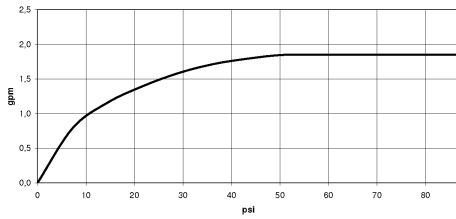

27 803 660

Fits: TARA, VAIA, META

- COMPACT RAIN, max. flow rate 6.8 l/min (at 3 bar)
- three settings: normal flow, soft flow, massage flow
- with anti-scale system
- 3/8" shower outlet
- metal shower hose 1250mm with integrated anti-twist protection
- rosette Ø 60 mm
- 1/2" connection
- Function from: 6 l/min
- This product reduces water consumption by % (compared to requirements of EPAct '92)
- This product can contribute to Water Use Reduction in LEED® Green Building Rating
- This product can help a building meet the requirements of Green Building Rating Systems, e.g. LEED®, BREEAM®, DGNB

Intrinsic protection against back flow.

	Dark Chrome	27 803 660-19 0010
	Chrome	27 803 660-00 0010
	Brushed Platinum	27 803 660-06 0010
	Platinum	27 803 660-08 0010
	Light Gold	27 803 660-26 0010
	Brushed Light Gold	27 803 660-27 0010
	Brushed Durabronze (23kt Gold)	27 803 660-28 0010
	Matte Black	27 803 660-33 0010
	Brushed Bronze	27 803 660-42 0010
	Brushed Champagne (22kt Gold)	27 803 660-46 0010
	Champagne (22kt Gold)	27 803 660-47 0010
	Brushed Chrome	27 803 660-93 0010
	Brushed Dark Platinum	27 803 660-99 0010

27 803 660

mm [inches]

Flow rate chart

Codes & Standards

ASME  
A112.18.1/CSA  
B125.1

California Energy  
Commission  
(CEC)

DIN 4109

ISO 3822