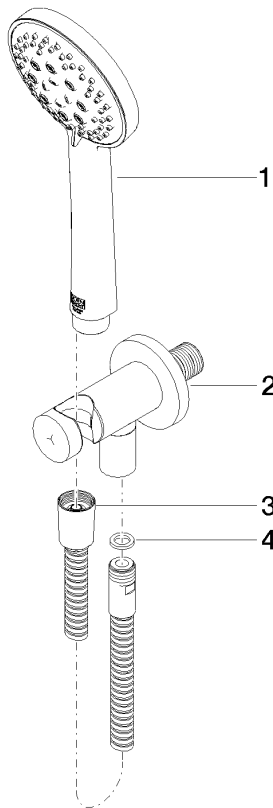

27 803 660

Fits: TARA, VAIA, META

- COMPACT RAIN, max. flow rate 6.8 l/min (at 3 bar)
- three settings: normal flow, soft flow, massage flow
- with anti-scale system
- 3/8" shower outlet
- metal shower hose 1250mm with integrated anti-twist protection
- rosette Ø 60 mm
- 1/2" connection
- Function from: 6 l/min
- This product reduces water consumption by % (compared to requirements of EPAct '92)
- This product can contribute to Water Use Reduction in LEED® Green Building Rating
- This product can help a building meet the requirements of Green Building Rating Systems, e.g. LEED®, BREEAM®, DGNB

27 803 660

mm [inches]

Flow rate chart

Codes & Standards

ASME  
A112.18.1/CSA  
B125.1

California Energy  
Commission  
(CEC)

DIN 4109

ISO 3822

## Hand shower set with integrated shower holder FlowReduce - Dark Chrome

---

TARA

27 803 660

Certificates

---

LGA\_29

27 803 660

## Spare parts list