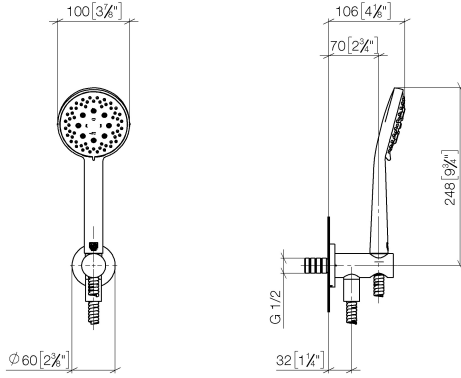

27 803 660

Fits: TARA, VAIA, META

- COMPACT RAIN, max. flow rate 6.8 l/min (at 3 bar)
- three settings: normal flow, soft flow, massage flow
- with anti-scale system
- 3/8" shower outlet
- metal shower hose 1250mm with integrated anti-twist protection
- rosette Ø 60 mm
- 1/2" connection
- Function from: 6 l/min
- This product reduces water consumption by % (compared to requirements of EPAct '92)
- This product can contribute to Water Use Reduction in LEED® Green Building Rating
- This product can help a building meet the requirements of Green Building Rating Systems, e.g. LEED®, BREEAM®, DGNB

Intrinsic protection against back flow.

	Dark Chrome	27 803 660-19 0010
	Chrome	27 803 660-00 0010
	Brushed Platinum	27 803 660-06 0010
	Platinum	27 803 660-08 0010
	Light Gold	27 803 660-26 0010
	Brushed Light Gold	27 803 660-27 0010
	Brushed Durabronze (23kt Gold)	27 803 660-28 0010
	Matte Black	27 803 660-33 0010
	Brushed Bronze	27 803 660-42 0010
	Brushed Champagne (22kt Gold)	27 803 660-46 0010
	Champagne (22kt Gold)	27 803 660-47 0010
	Brushed Chrome	27 803 660-93 0010
	Brushed Dark Platinum	27 803 660-99 0010

27 803 660

mm [inches]

Flow rate chart

Codes & Standards

ASME  
A112.18.1/CSA  
B125.1

California Energy  
Commission  
(CEC)

DIN 4109

ISO 3822