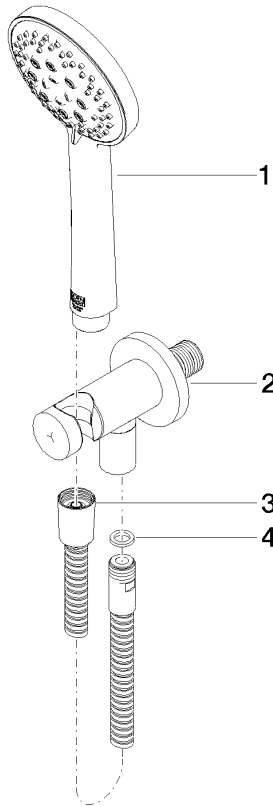

27 803 660

Fits: TARA, VAIA, META

- COMPACT RAIN, max. flow rate 6.8 l/min (at 3 bar)
- three settings: normal flow, soft flow, massage flow
- with anti-scale system
- 3/8" shower outlet
- metal shower hose 1250mm with integrated anti-twist protection
- rosette Ø 60 mm
- 1/2" connection
- Function from: 6 l/min
- This product reduces water consumption by % (compared to requirements of EPAct '92)
- This product can contribute to Water Use Reduction in LEED® Green Building Rating
- This product can help a building meet the requirements of Green Building Rating Systems, e.g. LEED®, BREEAM®, DGNB

27 803 660

mm [inches]

Flow rate chart

Codes & Standards

ASME
A112.18.1/CSA
B125.1

California Energy
Commission
(CEC)

DIN 4109

ISO 3822

Ü-Zeichen

Hand shower set with integrated shower holder FlowReduce - Light Gold

TARA

27 803 660

Certificates

LGA_29

27 803 660

Product version from 10/1/2023

Parts for other finishes can be found here: [Chrome](#)

Hand shower set with integrated shower holder FlowReduce - Light Gold

TARA

27 803 660

Spare parts list

Product version from 10/1/2023

No.	Item Number	Name	Quantity used	Delivery time
	28 014 979-26 0010	shower	4	-