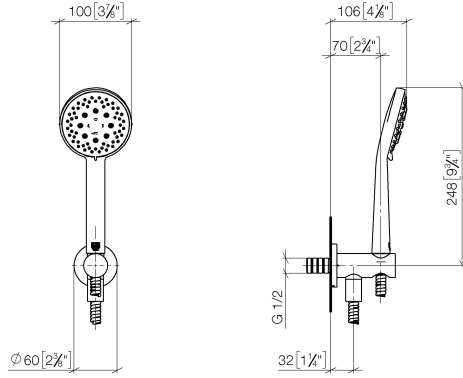

27 803 660

Fits: TARA, VAIA, META

- COMPACT RAIN, max. flow rate 6.8 l/min (at 3 bar)
- three settings: normal flow, soft flow, massage flow
- with anti-scale system
- 3/8" shower outlet
- metal shower hose 1250mm with integrated anti-twist protection
- rosette Ø 60 mm
- 1/2" connection
- Function from: 6 l/min
- This product reduces water consumption by % (compared to requirements of EPAct '92)
- This product can contribute to Water Use Reduction in LEED® Green Building Rating
- This product can help a building meet the requirements of Green Building Rating Systems, e.g. LEED®, BREEAM®, DGNB

Intrinsic protection against back flow.

	Light Gold	27 803 660-26 0010
	Chrome	27 803 660-00 0010
	Brushed Platinum	27 803 660-06 0010
	Platinum	27 803 660-08 0010
	Dark Chrome	27 803 660-19 0010
	Brushed Light Gold	27 803 660-27 0010
	Brushed Durabronze (23kt Gold)	27 803 660-28 0010
	Matte Black	27 803 660-33 0010
	Brushed Bronze	27 803 660-42 0010
	Brushed Champagne (22kt Gold)	27 803 660-46 0010
	Champagne (22kt Gold)	27 803 660-47 0010
	Brushed Chrome	27 803 660-93 0010
	Brushed Dark Platinum	27 803 660-99 0010

27 803 660

mm [inches]

Flow rate chart

Codes & Standards

ASME
A112.18.1/CSA
B125.1

California Energy
Commission
(CEC)

DIN 4109

ISO 3822

Parts for other finishes can be found here: [Chrome](#)

Hand shower set with integrated shower holder FlowReduce - Light Gold

TARA

27 803 660

Spare parts list

Product version from 10/1/2023

No.	Item Number	Name	Quantity used	Delivery time
	28 014 979-26 0010	shower	4	-