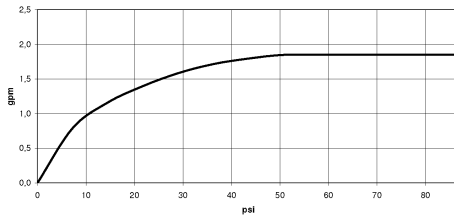

**Hand shower set with integrated shower holder FlowReduce - Brushed Light Gold**

TARA

27 803 660

Fits: TARA, VAIA, META

- COMPACT RAIN, max. flow rate 6.8 l/min (at 3 bar)
- three settings: normal flow, soft flow, massage flow
- with anti-scale system
- 3/8" shower outlet
- metal shower hose 1250mm with integrated anti-twist protection
- rosette Ø 60 mm
- 1/2" connection
- Function from: 6 l/min
- This product reduces water consumption by % (compared to requirements of EPAct '92)
- This product can contribute to Water Use Reduction in LEED® Green Building Rating
- This product can help a building meet the requirements of Green Building Rating Systems, e.g. LEED®, BREEAM®, DGNB

Intrinsic protection against back flow.

	Brushed Light Gold	27 803 660-27 0010
	Chrome	27 803 660-00 0010
	Brushed Platinum	27 803 660-06 0010
	Platinum	27 803 660-08 0010
	Dark Chrome	27 803 660-19 0010
	Light Gold	27 803 660-26 0010
	Brushed Durabronze (23kt Gold)	27 803 660-28 0010
	Matte Black	27 803 660-33 0010
	Brushed Bronze	27 803 660-42 0010
	Brushed Champagne (22kt Gold)	27 803 660-46 0010
	Champagne (22kt Gold)	27 803 660-47 0010
	Brushed Chrome	27 803 660-93 0010
	Brushed Dark Platinum	27 803 660-99 0010

# Hand shower set with integrated shower holder FlowReduce - Brushed Light Gold

TARA

27 803 660  
mm [inches]

## Flow rate chart