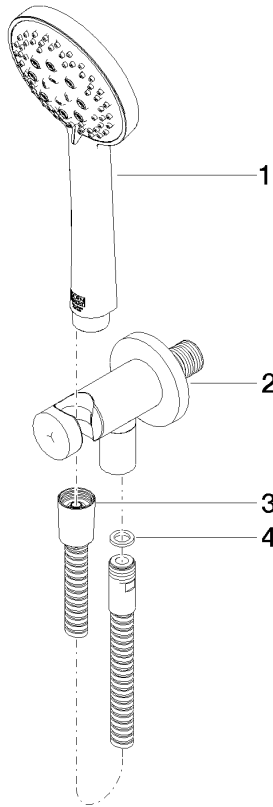

**Hand shower set with integrated shower holder FlowReduce - Brushed Light Gold**

TARA

27 803 660

Fits: TARA, VAIA, META

- COMPACT RAIN, max. flow rate 6.8 l/min (at 3 bar)
- three settings: normal flow, soft flow, massage flow
- with anti-scale system
- 3/8" shower outlet
- metal shower hose 1250mm with integrated anti-twist protection
- rosette Ø 60 mm
- 1/2" connection
- Function from: 6 l/min
- This product reduces water consumption by % (compared to requirements of EPAct '92)
- This product can contribute to Water Use Reduction in LEED® Green Building Rating
- This product can help a building meet the requirements of Green Building Rating Systems, e.g. LEED®, BREEAM®, DGNB

# Hand shower set with integrated shower holder FlowReduce - Brushed Light Gold

TARA

27 803 660  
mm [inches]

TARA

27 803 660  
Certificates

---

LGA\_29

Hand shower set with integrated shower holder FlowReduce - Brushed Light Gold

TARA

27 803 660

**Product version from 10/1/2023**

Parts for other finishes can be found here: [Chrome](#)

Hand shower set with integrated shower holder FlowReduce - Brushed Light Gold

TARA

27 803 660

**Spare parts list**

**Product version from 10/1/2023**