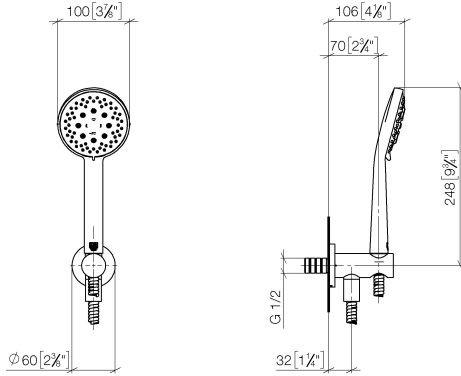

**Hand shower set with integrated shower holder FlowReduce - Brushed Light Gold**

TARA

27 803 660

Fits: TARA, VAIA, META

- COMPACT RAIN, max. flow rate 6.8 l/min (at 3 bar)
- three settings: normal flow, soft flow, massage flow
- with anti-scale system
- 3/8" shower outlet
- metal shower hose 1250mm with integrated anti-twist protection
- rosette Ø 60 mm
- 1/2" connection
- Function from: 6 l/min
- This product reduces water consumption by % (compared to requirements of EPAct '92)
- This product can contribute to Water Use Reduction in LEED® Green Building Rating
- This product can help a building meet the requirements of Green Building Rating Systems, e.g. LEED®, BREEAM®, DGNB

Intrinsic protection against back flow.

	Brushed Light Gold	27 803 660-27 0010
	Chrome	27 803 660-00 0010
	Brushed Platinum	27 803 660-06 0010
	Platinum	27 803 660-08 0010
	Dark Chrome	27 803 660-19 0010
	Light Gold	27 803 660-26 0010
	Brushed Durabronze (23kt Gold)	27 803 660-28 0010
	Matte Black	27 803 660-33 0010
	Brushed Bronze	27 803 660-42 0010
	Brushed Champagne (22kt Gold)	27 803 660-46 0010
	Champagne (22kt Gold)	27 803 660-47 0010
	Brushed Chrome	27 803 660-93 0010
	Brushed Dark Platinum	27 803 660-99 0010

# Hand shower set with integrated shower holder FlowReduce - Brushed Light Gold

TARA

27 803 660  
mm [inches]