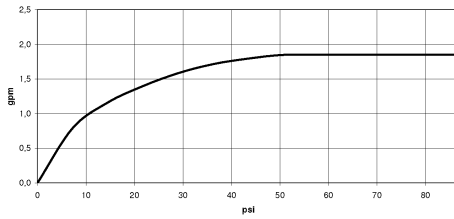

27 803 660

Fits: TARA, VAIA, META

- COMPACT RAIN, max. flow rate 6.8 l/min (at 3 bar)
- three settings: normal flow, soft flow, massage flow
- with anti-scale system
- 3/8" shower outlet
- metal shower hose 1250mm with integrated anti-twist protection
- rosette Ø 60 mm
- 1/2" connection
- Function from: 6 l/min
- This product reduces water consumption by % (compared to requirements of EPAct '92)
- This product can contribute to Water Use Reduction in LEED® Green Building Rating
- This product can help a building meet the requirements of Green Building Rating Systems, e.g. LEED®, BREEAM®, DGNB

Recommended miscellaneous

Concealed adapter -

35 080 970-90
0010

27 803 660

mm [inches]

Flow rate chart

Codes & Standards

ASME
A112.18.1/CSA
B125.1