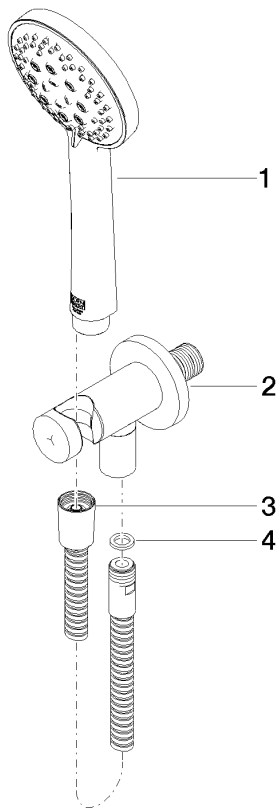

27 803 660

Fits: TARA, VAIA, META

- COMPACT RAIN, max. flow rate 6.8 l/min (at 3 bar)
- three settings: normal flow, soft flow, massage flow
- with anti-scale system
- 3/8" shower outlet
- metal shower hose 1250mm with integrated anti-twist protection
- rosette Ø 60 mm
- 1/2" connection
- Function from: 6 l/min
- This product reduces water consumption by % (compared to requirements of EPAct '92)
- This product can contribute to Water Use Reduction in LEED® Green Building Rating
- This product can help a building meet the requirements of Green Building Rating Systems, e.g. LEED®, BREEAM®, DGNB

Recommended miscellaneous

Concealed adapter -

35 080 970-90
0010

27 803 660

mm [inches]

Flow rate chart

Codes & Standards

ASME
A112.18.1/CSA
B125.1

LGA_29

27 803 660

Product version from 10/1/2023

Hand shower set with integrated shower holder FlowReduce - Matte Black

TARA

27 803 660

Spare parts list

Product version from 10/1/2023

No.	Item Number	Name	Quantity used	Delivery time
	28 014 979-33 0010	Hand shower - Matte Black	4	-
	Spare part can no longer be ordered, please order the replacement item			
	28018979-330010	Hand shower FlowReduce - Matte Black		