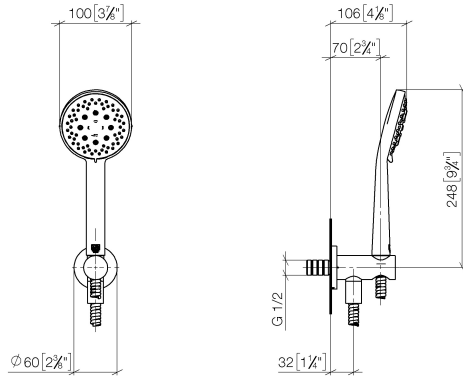

27 803 660

Fits: TARA, VAIA, META

- COMPACT RAIN, max. flow rate 6.8 l/min (at 3 bar)
- three settings: normal flow, soft flow, massage flow
- with anti-scale system
- 3/8" shower outlet
- metal shower hose 1250mm with integrated anti-twist protection
- rosette Ø 60 mm
- 1/2" connection
- Function from: 6 l/min
- This product reduces water consumption by % (compared to requirements of EPAct '92)
- This product can contribute to Water Use Reduction in LEED® Green Building Rating
- This product can help a building meet the requirements of Green Building Rating Systems, e.g. LEED®, BREEAM®, DGNB

Recommended miscellaneous

Concealed adapter -

35 080 970-90
0010

27 803 660

mm [inches]

Flow rate chart

Codes & Standards

ASME
A112.18.1/CSA
B125.1

California Energy
Commission
(CEC)

DIN 4109

ISO 3822

Ü-Zeichen

Hand shower set with integrated shower holder FlowReduce - Matte Black

TARA

27 803 660

Certificates

LGA_29

27 803 660

Product version from 10/1/2023

Hand shower set with integrated shower holder FlowReduce - Matte Black

TARA

27 803 660

Spare parts list

Product version from 10/1/2023