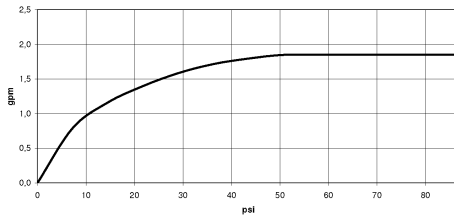

**Hand shower set with integrated shower holder FlowReduce - Brushed
Champagne (22kt Gold)**

TARA

27 803 660

Fits: TARA, VAIA, META

- COMPACT RAIN, max. flow rate 6.8 l/min (at 3 bar)
- three settings: normal flow, soft flow, massage flow
- with anti-scale system
- 3/8" shower outlet
- metal shower hose 1250mm with integrated anti-twist protection
- rosette Ø 60 mm
- 1/2" connection
- Function from: 6 l/min
- This product reduces water consumption by % (compared to requirements of EPAct '92)
- This product can contribute to Water Use Reduction in LEED® Green Building Rating
- This product can help a building meet the requirements of Green Building Rating Systems, e.g. LEED®, BREEAM®, DGNB

Intrinsic protection against back flow.

	Brushed Champagne (22kt Gold)	27 803 660-46 0010
	Chrome	27 803 660-00 0010
	Brushed Platinum	27 803 660-06 0010
	Platinum	27 803 660-08 0010
	Dark Chrome	27 803 660-19 0010
	Light Gold	27 803 660-26 0010
	Brushed Light Gold	27 803 660-27 0010
	Brushed Durabronze (23kt Gold)	27 803 660-28 0010
	Matte Black	27 803 660-33 0010
	Brushed Bronze	27 803 660-42 0010
	Champagne (22kt Gold)	27 803 660-47 0010
	Brushed Chrome	27 803 660-93 0010
	Brushed Dark Platinum	27 803 660-99 0010

**Hand shower set with integrated shower holder FlowReduce - Brushed
Champagne (22kt Gold)**

TARA

27 803 660
mm [inches]

Flow rate chart

Codes & Standards

ASME
A112.18.1/CSA
B125.1

California Energy
Commission
(CEC)