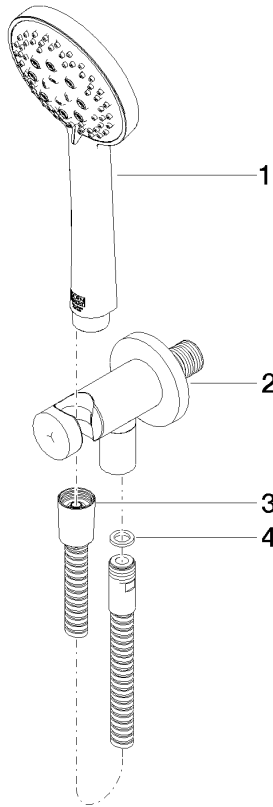

**Hand shower set with integrated shower holder FlowReduce - Brushed
Champagne (22kt Gold)**

TARA

27 803 660

Fits: TARA, VAIA, META

- COMPACT RAIN, max. flow rate 6.8 l/min (at 3 bar)
- three settings: normal flow, soft flow, massage flow
- with anti-scale system
- 3/8" shower outlet
- metal shower hose 1250mm with integrated anti-twist protection
- rosette Ø 60 mm
- 1/2" connection
- Function from: 6 l/min
- This product reduces water consumption by % (compared to requirements of EPAct '92)
- This product can contribute to Water Use Reduction in LEED® Green Building Rating
- This product can help a building meet the requirements of Green Building Rating Systems, e.g. LEED®, BREEAM®, DGNB

**Hand shower set with integrated shower holder FlowReduce - Brushed
Champagne (22kt Gold)**

TARA

27 803 660
mm [inches]

Flow rate chart

Codes & Standards

ASME
A112.18.1/CSA
B125.1

California Energy
Commission
(CEC)

Hand shower set with integrated shower holder FlowReduce - Brushed
Champagne (22kt Gold)

TARA

27 803 660

Product version from 10/1/2023

Parts for other
finishes can be found
here: [Chrome](#)

Hand shower set with integrated shower holder FlowReduce - Brushed Champagne (22kt Gold)

TARA

27 803 660

Spare parts list

Product version from 10/1/2023

No.	Item Number	Name	Quantity used	Delivery time
	28 014 979-46 0010	Hand shower - Brushed Champagne (22kt Gold)	4	-
	Spare part can no longer be ordered, please order the replacement item			
	28018979-460010	Hand shower FlowReduce - Brushed Champagne (22kt Gold)		