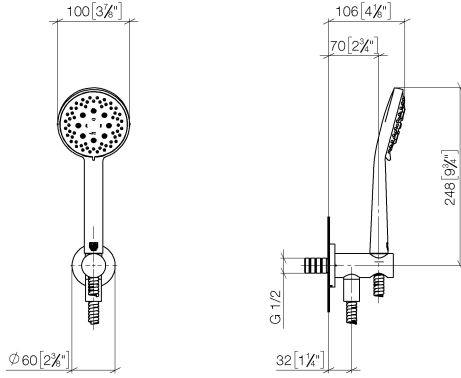

**Hand shower set with integrated shower holder FlowReduce - Brushed
Champagne (22kt Gold)**

TARA

27 803 660

Fits: TARA, VAIA, META

- COMPACT RAIN, max. flow rate 6.8 l/min (at 3 bar)
- three settings: normal flow, soft flow, massage flow
- with anti-scale system
- 3/8" shower outlet
- metal shower hose 1250mm with integrated anti-twist protection
- rosette Ø 60 mm
- 1/2" connection
- Function from: 6 l/min
- This product reduces water consumption by % (compared to requirements of EPAct '92)
- This product can contribute to Water Use Reduction in LEED® Green Building Rating
- This product can help a building meet the requirements of Green Building Rating Systems, e.g. LEED®, BREEAM®, DGNB

Intrinsic protection against back flow.

	Brushed Champagne (22kt Gold)	27 803 660-46 0010
	Chrome	27 803 660-00 0010
	Brushed Platinum	27 803 660-06 0010
	Platinum	27 803 660-08 0010
	Dark Chrome	27 803 660-19 0010
	Light Gold	27 803 660-26 0010
	Brushed Light Gold	27 803 660-27 0010
	Brushed Durabronze (23kt Gold)	27 803 660-28 0010
	Matte Black	27 803 660-33 0010
	Brushed Bronze	27 803 660-42 0010
	Champagne (22kt Gold)	27 803 660-47 0010
	Brushed Chrome	27 803 660-93 0010
	Brushed Dark Platinum	27 803 660-99 0010

**Hand shower set with integrated shower holder FlowReduce - Brushed
Champagne (22kt Gold)**

TARA

27 803 660
mm [inches]

Flow rate chart

Codes & Standards

ASME
A112.18.1/CSA
B125.1

California Energy
Commission
(CEC)

TARA

27 803 660

Spare parts list

Product version from 10/1/2023

No.	Item Number	Name	Quantity used	Delivery time
	28 014 979-46 0010	Hand shower - Brushed Champagne (22kt Gold)	4	-
	Spare part can no longer be ordered, please order the replacement item			
	28018979-460010	Hand shower FlowReduce - Brushed Champagne (22kt Gold)		