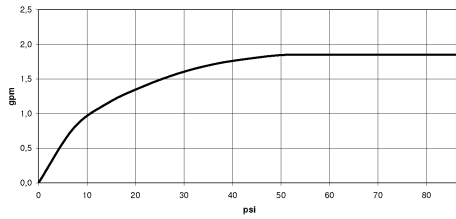

**Hand shower set with integrated shower holder FlowReduce - Champagne (22kt Gold)**

TARA

27 803 660

Fits: TARA, VAIA, META

- COMPACT RAIN, max. flow rate 6.8 l/min (at 3 bar)
- three settings: normal flow, soft flow, massage flow
- with anti-scale system
- 3/8" shower outlet
- metal shower hose 1250mm with integrated anti-twist protection
- rosette Ø 60 mm
- 1/2" connection
- Function from: 6 l/min
- This product reduces water consumption by % (compared to requirements of EPAAct '92)
- This product can contribute to Water Use Reduction in LEED® Green Building Rating
- This product can help a building meet the requirements of Green Building Rating Systems, e.g. LEED®, BREEAM®, DGNB

Intrinsic protection against back flow.

	Champagne (22kt Gold)	27 803 660-47 0010
	Chrome	27 803 660-00 0010
	Brushed Platinum	27 803 660-06 0010
	Platinum	27 803 660-08 0010
	Dark Chrome	27 803 660-19 0010
	Light Gold	27 803 660-26 0010
	Brushed Light Gold	27 803 660-27 0010
	Brushed Durabronze (23kt Gold)	27 803 660-28 0010
	Matte Black	27 803 660-33 0010
	Brushed Bronze	27 803 660-42 0010
	Brushed Champagne (22kt Gold)	27 803 660-46 0010
	Brushed Chrome	27 803 660-93 0010
	Brushed Dark Platinum	27 803 660-99 0010

27 803 660  
mm [inches]

Flow rate chart

Codes & Standards

ASME A112.18.1/CSA B125.1	California Energy Commission (CEC)
---------------------------------	--

Hand shower set with integrated shower holder FlowReduce - Champagne  
(22kt Gold)