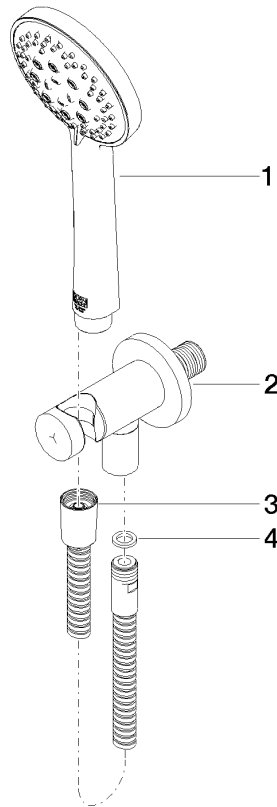

**Hand shower set with integrated shower holder FlowReduce - Champagne (22kt Gold)**

TARA

27 803 660

Fits: TARA, VAIA, META

- COMPACT RAIN, max. flow rate 6.8 l/min (at 3 bar)
- three settings: normal flow, soft flow, massage flow
- with anti-scale system
- 3/8" shower outlet
- metal shower hose 1250mm with integrated anti-twist protection
- rosette Ø 60 mm
- 1/2" connection
- Function from: 6 l/min
- This product reduces water consumption by % (compared to requirements of EPAAct '92)
- This product can contribute to Water Use Reduction in LEED® Green Building Rating
- This product can help a building meet the requirements of Green Building Rating Systems, e.g. LEED®, BREEAM®, DGNB

27 803 660  
mm [inches]

Flow rate chart

Codes & Standards

ASME A112.18.1/CSA B125.1	California Energy Commission (CEC)
---------------------------------	--

Hand shower set with integrated shower holder FlowReduce - Champagne  
(22kt Gold)

---

TARA

27 803 660

Certificates

---

LGA\_29984.

**Hand shower set with integrated shower holder FlowReduce - Champagne  
(22kt Gold)**

TARA

27 803 660  
Parts for other  
finishes can be found  
here: [Chrome](#)

**Spare parts list**

No.	Item Number	Name	Quantity used	Delivery time
1	28 014 979-47 0010	Hand shower - Champagne (22kt Gold)	1	-
	Spare part can no longer be ordered, please order the replacement item			
	28018979-470010	Hand shower FlowReduce - Champagne (22kt Gold)		
2	28 490 660-47	Wall elbow with integrated shower holder - Champagne (22kt Gold)	1	30
3	90 30 02 072 00-47	Metal shower hose 1/2" x 3/8" x 1250 mm - Champagne (22kt Gold)	1	30
4	90 14 20 026 00 90	seal	1	2