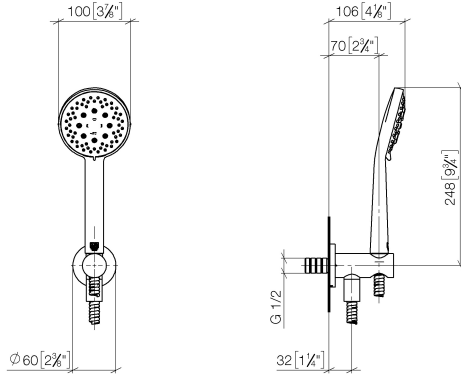

**Hand shower set with integrated shower holder FlowReduce - Champagne (22kt Gold)**

TARA

27 803 660

Fits: TARA, VAIA, META

- COMPACT RAIN, max. flow rate 6.8 l/min (at 3 bar)
- three settings: normal flow, soft flow, massage flow
- with anti-scale system
- 3/8" shower outlet
- metal shower hose 1250mm with integrated anti-twist protection
- rosette Ø 60 mm
- 1/2" connection
- Function from: 6 l/min
- This product reduces water consumption by % (compared to requirements of EPAAct '92)
- This product can contribute to Water Use Reduction in LEED® Green Building Rating
- This product can help a building meet the requirements of Green Building Rating Systems, e.g. LEED®, BREEAM®, DGNB

27 803 660  
mm [inches]

Flow rate chart

Codes & Standards

ASME A112.18.1/CSA B125.1	California Energy Commission (CEC)
---------------------------------	--

Hand shower set with integrated shower holder FlowReduce - Champagne  
(22kt Gold)

27 803 660  
Parts for other  
finishes can be found  
here: [Chrome](#)

**Spare parts list**

No.	Item Number	Name	Quantity used	Delivery time
1	28 014 979-47 0010	Hand shower - Champagne (22kt Gold)	1	-
	Spare part can no longer be ordered, please order the replacement item			
	28018979-470010	Hand shower FlowReduce - Champagne (22kt Gold)		
2	28 490 660-47	Wall elbow with integrated shower holder - Champagne (22kt Gold)	1	30
3	90 30 02 072 00-47	Metal shower hose 1/2" x 3/8" x 1250 mm - Champagne (22kt Gold)	1	30
4	90 14 20 026 00 90	seal	1	2