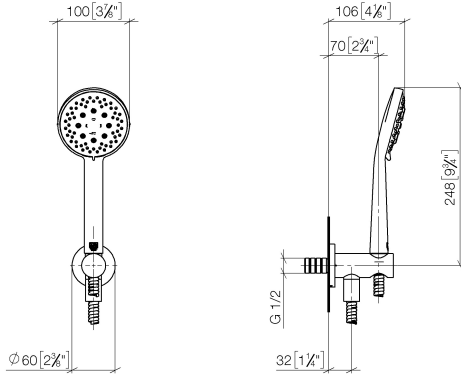

27 803 660

Fits: TARA, VAIA, META

- COMPACT RAIN, max. flow rate 6.8 l/min (at 3 bar)
- three settings: normal flow, soft flow, massage flow
- with anti-scale system
- 3/8" shower outlet
- metal shower hose 1250mm with integrated anti-twist protection
- rosette Ø 60 mm
- 1/2" connection
- Function from: 6 l/min
- This product reduces water consumption by % (compared to requirements of EPAct '92)
- This product can contribute to Water Use Reduction in LEED® Green Building Rating
- This product can help a building meet the requirements of Green Building Rating Systems, e.g. LEED®, BREEAM®, DGNB

27 803 660

mm [inches]

Flow rate chart

Codes & Standards

ASME
A112.18.1/CSA
B125.1

California Energy
Commission
(CEC)

DIN 4109

ISO 3822

Ü-Zeichen

Hand shower set with integrated shower holder FlowReduce - Brushed Chrome

TARA

27 803 660

Certificates

LGA_29

27 803 660

Product version from 10/1/2023

Parts for other
finishes can be found
here: [Chrome](#)

Hand shower set with integrated shower holder FlowReduce - Brushed Chrome

TARA

27 803 660

Spare parts list

Product version from 10/1/2023

No.	Item Number	Name	Quantity used	Delivery time
	28 014 979-93 0010	Hand shower - Brushed Chrome	4	-
	Spare part can no longer be ordered, please order the replacement item			
	28018979-930010	Hand shower FlowReduce - Brushed Chrome		