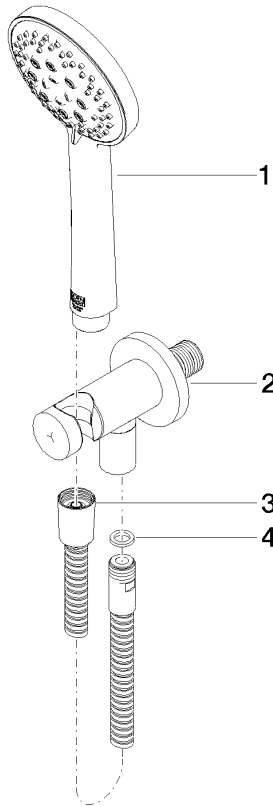

27 803 660

Fits: TARA, VAIA, META

- COMPACT RAIN, max. flow rate 6.8 l/min (at 3 bar)
- three settings: normal flow, soft flow, massage flow
- with anti-scale system
- 3/8" shower outlet
- metal shower hose 1250mm with integrated anti-twist protection
- rosette Ø 60 mm
- 1/2" connection
- Function from: 6 l/min
- This product reduces water consumption by % (compared to requirements of EPAct '92)
- This product can contribute to Water Use Reduction in LEED® Green Building Rating
- This product can help a building meet the requirements of Green Building Rating Systems, e.g. LEED®, BREEAM®, DGNB

27 803 660

mm [inches]

Flow rate chart

Codes & Standards

ASME
A112.18.1/CSA
B125.1

California Energy
Commission
(CEC)

DIN 4109

ISO 3822

Ü-Zeichen

Hand shower set with integrated shower holder FlowReduce - Brushed Chrome

TARA

27 803 660

Certificates

LGA_29

27 803 660

Product version from 10/1/2023

Parts for other
finishes can be found
here: [Chrome](#)

Hand shower set with integrated shower holder FlowReduce - Brushed Chrome

TARA

27 803 660

Spare parts list

Product version from 10/1/2023

No.	Item Number	Name	Quantity used	Delivery time
	28 014 979-93 0010	Hand shower - Brushed Chrome	4	-
	Spare part can no longer be ordered, please order the replacement item			
	28018979-930010	Hand shower FlowReduce - Brushed Chrome		