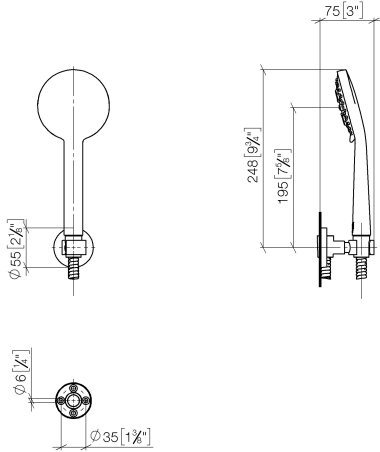

27 805 625

- COMPACT RAIN, max. flow rate 6.8 l/min (at 3 bar)
- spray head Ø 100mm
- three settings: normal flow, soft flow, massage flow
- with anti-scale system
- metal shower hose 1250mm with integrated anti-twist protection
- shower holder rosette Ø 55mm
- This product reduces water consumption by % (compared to requirements of EPAct '92)
- This product can contribute to Water Use Reduction in LEED® Green Building Rating
- This product can help a building meet the requirements of Green Building Rating Systems, e.g. LEED®, BREEAM®, DGNB

Recommended miscellaneous

Concealed adapter -

35 080 970-90
0010

Recommended miscellaneous

Wall elbow - Chrome

28 450 625-00

27 805 625

mm [inches]

Flow rate chart

Codes & Standards

ASME
A112.18.1/CSA
B125.1

California Energy
Commission
(CEC)

META Hand shower set FlowReduce - Chrome

META

27 805 625

Certificates

LGA_29984.

IAPMO_4976 (2).

27 805 625

Spare parts list

No.	Item Number	Name	Quantity used	Delivery time
1	28 011 979-00 0010	shower	1	2
2	90 30 02 072 00-00	Metal shower hose 1/2" x 3/8" x 1250 mm - Chrome	1	10
3	28 050 625-00	Wall bracket - Chrome	1	10