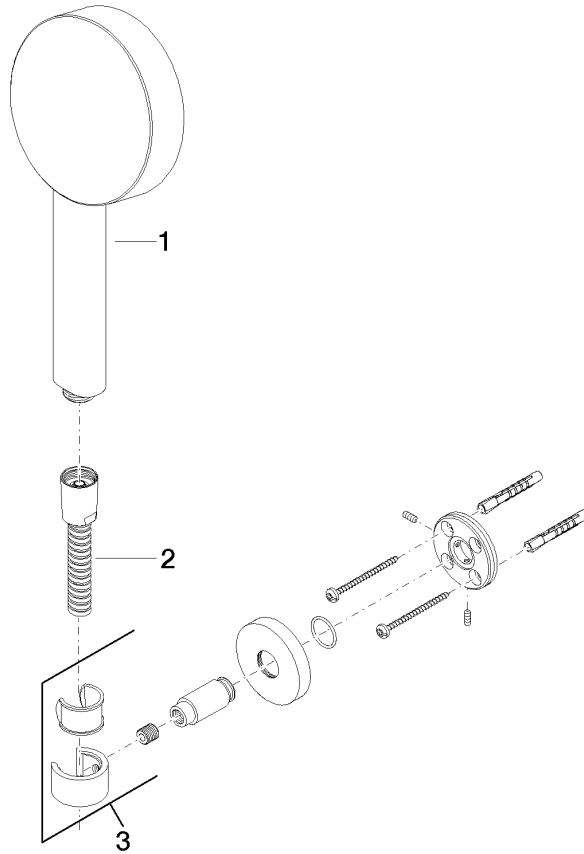

27 805 625

- COMPACT RAIN, max. flow rate 6.8 l/min (at 3 bar)
- spray head Ø 100mm
- three settings: normal flow, soft flow, massage flow
- with anti-scale system
- metal shower hose 1250mm with integrated anti-twist protection
- shower holder rosette Ø 55mm
- This product reduces water consumption by % (compared to requirements of EPAct '92)
- This product can contribute to Water Use Reduction in LEED® Green Building Rating
- This product can help a building meet the requirements of Green Building Rating Systems, e.g. LEED®, BREEAM®, DGNB

Recommended miscellaneous

Concealed adapter -

35 080 970-90
0010

Recommended miscellaneous

Wall elbow - Chrome

28 450 625-00

27 805 625

mm [inches]

Flow rate chart

Codes & Standards

ASME
A112.18.1/CSA
B125.1

California Energy
Commission
(CEC)

META Hand shower set FlowReduce - Chrome

META

27 805 625

Certificates

LGA_29984.

IAPMO_4976 (2).

27 805 625

Spare parts list

No.	Item Number	Name	Quantity used	Delivery time
1	28 011 979-00 0010	shower	1	2
2	90 30 02 072 00-00	Metal shower hose 1/2" x 3/8" x 1250 mm - Chrome	1	10
3	28 050 625-00	Wall bracket - Chrome	1	10