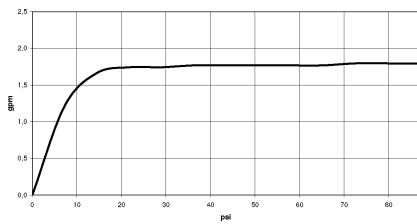

META Hand shower set FlowReduce - Light Gold

META

27 805 625

- COMPACT RAIN, max. flow rate 6.8 l/min (at 3 bar)
- spray head Ø 100mm
- three settings: normal flow, soft flow, massage flow
- with anti-scale system
- metal shower hose 1250mm with integrated anti-twist protection
- shower holder rosette Ø 55mm
- This product reduces water consumption by % (compared to requirements of EAct '92)
- This product can contribute to Water Use Reduction in LEED® Green Building Rating
- This product can help a building meet the requirements of Green Building Rating Systems, e.g. LEED®, BREEAM®, DGNB

Recommended miscellaneous

Wall elbow - Light Gold

28 450 625-26

27 805 625

mm [inches]

Flow rate chart

Codes & Standards

ASME
A112.18.1/CSA
B125.1