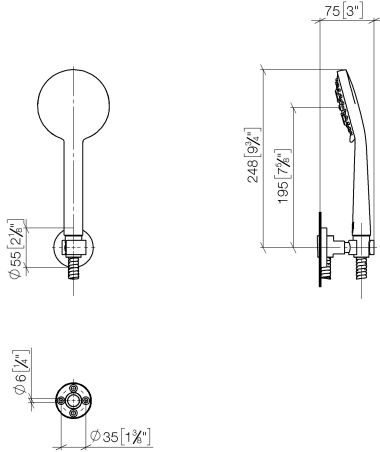

META Hand shower set FlowReduce - Light Gold

META

27 805 625

- COMPACT RAIN, max. flow rate 6.8 l/min (at 3 bar)
- spray head Ø 100mm
- three settings: normal flow, soft flow, massage flow
- with anti-scale system
- metal shower hose 1250mm with integrated anti-twist protection
- shower holder rosette Ø 55mm
- This product reduces water consumption by % (compared to requirements of EAct '92)
- This product can contribute to Water Use Reduction in LEED® Green Building Rating
- This product can help a building meet the requirements of Green Building Rating Systems, e.g. LEED®, BREEAM®, DGNB

Recommended miscellaneous

Wall elbow - Light Gold

28 450 625-26

27 805 625

mm [inches]

Flow rate chart

Codes & Standards

ASME
A112.18.1/CSA
B125.1

California Energy
Commission
(CEC)

META Hand shower set FlowReduce - Light Gold

META

27 805 625

Certificates

LGA_29984.

27 805 625

Parts for other
finishes can be found
here: [Chrome](#)