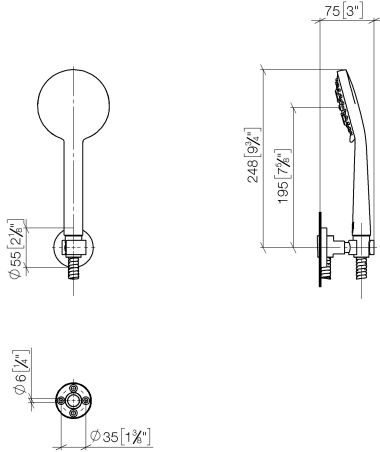

27 805 625

- COMPACT RAIN, max. flow rate 6.8 l/min (at 3 bar)
- spray head Ø 100mm
- three settings: normal flow, soft flow, massage flow
- with anti-scale system
- metal shower hose 1250mm with integrated anti-twist protection
- shower holder rosette Ø 55mm
- This product reduces water consumption by % (compared to requirements of EPAct '92)
- This product can contribute to Water Use Reduction in LEED® Green Building Rating
- This product can help a building meet the requirements of Green Building Rating Systems, e.g. LEED®, BREEAM®, DGNB

Intrinsic protection against back flow.

	Brushed Light Gold	27 805 625-27 0010
	Chrome	27 805 625-00 0010
	Brushed Platinum	27 805 625-06 0010
	Dark Chrome	27 805 625-19 0010
	Light Gold	27 805 625-26 0010
	Brushed Durabronze (23kt Gold)	27 805 625-28 0010
	Matte Black	27 805 625-33 0010
	Brushed Bronze	27 805 625-42 0010
	Brushed Champagne (22kt Gold)	27 805 625-46 0010
	Champagne (22kt Gold)	27 805 625-47 0010
	Brushed Chrome	27 805 625-93 0010
	Brushed Dark Platinum	27 805 625-99 0010

**Recommended miscellaneous**

**Wall elbow - Brushed Light Gold** 28 450 625-27

27 805 625

mm [inches]

**Flow rate chart**

**Codes & Standards**

ASME  
A112.18.1/CSA  
B125.1

California Energy  
Commission  
(CEC)

## META Hand shower set FlowReduce - Brushed Light Gold

---

META

27 805 625