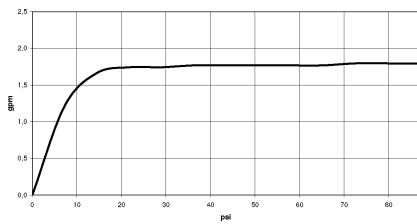

27 805 625

- COMPACT RAIN, max. flow rate 6.8 l/min (at 3 bar)
- spray head Ø 100mm
- three settings: normal flow, soft flow, massage flow
- with anti-scale system
- metal shower hose 1250mm with integrated anti-twist protection
- shower holder rosette Ø 55mm
- This product reduces water consumption by % (compared to requirements of EPAct '92)
- This product can contribute to Water Use Reduction in LEED® Green Building Rating
- This product can help a building meet the requirements of Green Building Rating Systems, e.g. LEED®, BREEAM®, DGNB

**Recommended miscellaneous**

**Wall elbow - Brushed Light Gold** 28 450 625-27

27 805 625

mm [inches]

**Flow rate chart**

**Codes & Standards**

ASME  
A112.18.1/CSA  
B125.1

California Energy  
Commission  
(CEC)