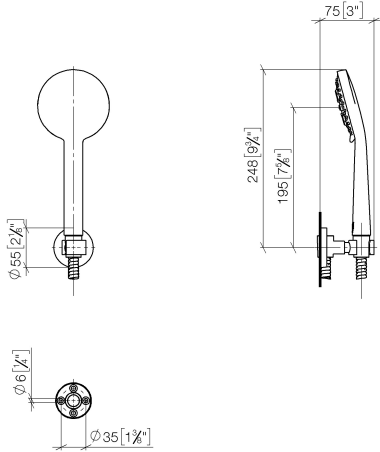

27 805 625

- COMPACT RAIN, max. flow rate 6.8 l/min (at 3 bar)
- spray head Ø 100mm
- three settings: normal flow, soft flow, massage flow
- with anti-scale system
- metal shower hose 1250mm with integrated anti-twist protection
- shower holder rosette Ø 55mm
- This product reduces water consumption by % (compared to requirements of EPAct '92)
- This product can contribute to Water Use Reduction in LEED® Green Building Rating
- This product can help a building meet the requirements of Green Building Rating Systems, e.g. LEED®, BREEAM®, DGNB

Recommended miscellaneous

Concealed adapter -

35 080 970-90
0010

Recommended miscellaneous

Wall elbow - Brushed Durabronz (23kt Gold)

28 450 625-28

27 805 625

mm [inches]

Flow rate chart

Codes & Standards

ASME
A112.18.1/CSA
B125.1

California Energy
Commission
(CEC)

META Hand shower set FlowReduce - Brushed Durabronz (23kt Gold)

META

27 805 625

Certificates

LGA_29984.

27 805 625

Spare parts list

No.	Item Number	Name	Quantity used	Delivery time
1	28 011 979-28 0010	shower	1	60
2	90 30 02 072 00-28	Metal shower hose 1/2" x 3/8" x 1250 mm - Brushed Durabronz (23kt Gold)	1	20
3	28 050 625-28	Wall bracket - Brushed Durabronz (23kt Gold)	1	20