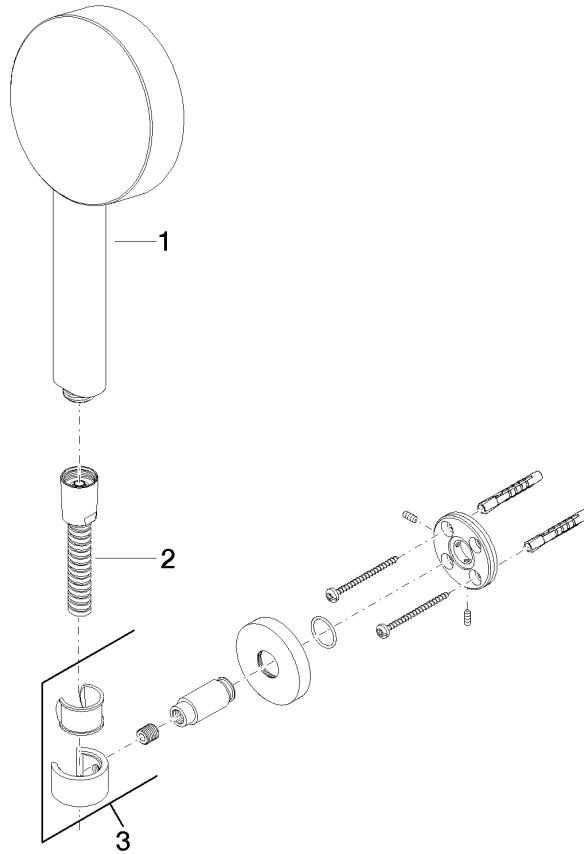

27 805 625

- COMPACT RAIN, max. flow rate 6.8 l/min (at 3 bar)
- spray head Ø 100mm
- three settings: normal flow, soft flow, massage flow
- with anti-scale system
- metal shower hose 1250mm with integrated anti-twist protection
- shower holder rosette Ø 55mm
- This product reduces water consumption by % (compared to requirements of EPAct '92)
- This product can contribute to Water Use Reduction in LEED® Green Building Rating
- This product can help a building meet the requirements of Green Building Rating Systems, e.g. LEED®, BREEAM®, DGNB

Recommended miscellaneous

Concealed adapter -

35 080 970-90
0010

Recommended miscellaneous

Wall elbow - Brushed Durabronz (23kt Gold)

28 450 625-28

27 805 625

mm [inches]

Flow rate chart

Codes & Standards

ASME
A112.18.1/CSA
B125.1

California Energy
Commission
(CEC)

META Hand shower set FlowReduce - Brushed Durabronz (23kt Gold)

META

27 805 625

Certificates

LGA_29984.

27 805 625

Spare parts list

No.	Item Number	Name	Quantity used	Delivery time
1	28 011 979-28 0010	shower	1	60
2	90 30 02 072 00-28	Metal shower hose 1/2" x 3/8" x 1250 mm - Brushed Durabronz (23kt Gold)	1	20
3	28 050 625-28	Wall bracket - Brushed Durabronz (23kt Gold)	1	20