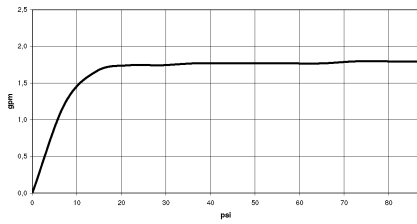

Codes & Standards

ASME
A112.18.1/CSA
B125.1

California Energy
Commission
(CEC)