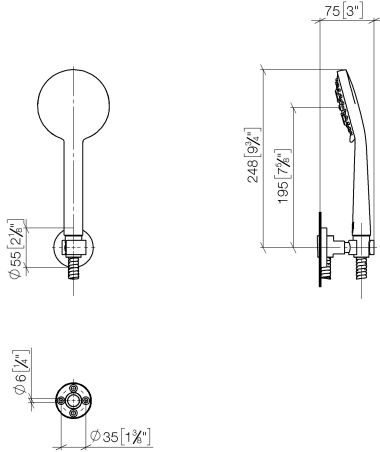

27 805 625

- COMPACT RAIN, max. flow rate 6.8 l/min (at 3 bar)
- spray head Ø 100mm
- three settings: normal flow, soft flow, massage flow
- with anti-scale system
- metal shower hose 1250mm with integrated anti-twist protection
- shower holder rosette Ø 55mm
- This product reduces water consumption by % (compared to requirements of EAct '92)
- This product can contribute to Water Use Reduction in LEED® Green Building Rating
- This product can help a building meet the requirements of Green Building Rating Systems, e.g. LEED®, BREEAM®, DGNB

Intrinsic protection against back flow.

	Brushed Bronze	27 805 625-42 0010
	Chrome	27 805 625-00 0010
	Brushed Platinum	27 805 625-06 0010
	Dark Chrome	27 805 625-19 0010
	Light Gold	27 805 625-26 0010
	Brushed Light Gold	27 805 625-27 0010
	Brushed Durabronze (23kt Gold)	27 805 625-28 0010
	Matte Black	27 805 625-33 0010
	Brushed Champagne (22kt Gold)	27 805 625-46 0010
	Champagne (22kt Gold)	27 805 625-47 0010
	Brushed Chrome	27 805 625-93 0010
	Brushed Dark Platinum	27 805 625-99 0010

Recommended miscellaneous

Wall elbow - Brushed Bronze 28 450 625-42

27 805 625

mm [inches]

Flow rate chart

Codes & Standards

ASME
A112.18.1/CSA
B125.1

California Energy
Commission
(CEC)

META Hand shower set FlowReduce - Brushed Bronze

META

27 805 625

Certificates

LGA_29984.

27 805 625

Parts for other
finishes can be found
here: [Chrome](#)