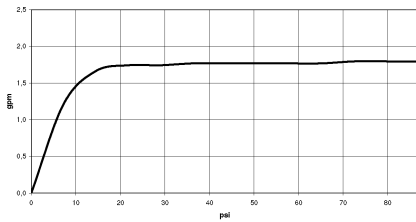

META Hand shower set FlowReduce - Champagne (22kt Gold)

META

27 805 625

- COMPACT RAIN, max. flow rate 6.8 l/min (at 3 bar)
- spray head Ø 100mm
- three settings: normal flow, soft flow, massage flow
- with anti-scale system
- metal shower hose 1250mm with integrated anti-twist protection
- shower holder rosette Ø 55mm
- This product reduces water consumption by % (compared to requirements of EPAct '92)
- This product can contribute to Water Use Reduction in LEED® Green Building Rating
- This product can help a building meet the requirements of Green Building Rating Systems, e.g. LEED®, BREEAM®, DGNB

Recommended miscellaneous

Wall elbow - Champagne (22kt Gold) 28 450 625-47

27 805 625

mm [inches]

Flow rate chart

Codes & Standards

ASME
A112.18.1/CSA
B125.1

California Energy
Commission
(CEC)