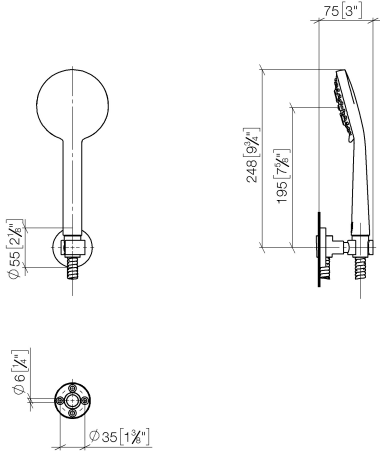

META Hand shower set FlowReduce - Champagne (22kt Gold)

META

27 805 625

- COMPACT RAIN, max. flow rate 6.8 l/min (at 3 bar)
- spray head Ø 100mm
- three settings: normal flow, soft flow, massage flow
- with anti-scale system
- metal shower hose 1250mm with integrated anti-twist protection
- shower holder rosette Ø 55mm
- This product reduces water consumption by % (compared to requirements of EPAct '92)
- This product can contribute to Water Use Reduction in LEED® Green Building Rating
- This product can help a building meet the requirements of Green Building Rating Systems, e.g. LEED®, BREEAM®, DGNB

Intrinsic protection against back flow.

| | | |
|--|--------------------------------|--------------------|
|  | Champagne (22kt Gold) | 27 805 625-47 0010 |
|  | Chrome | 27 805 625-00 0010 |
|  | Brushed Platinum | 27 805 625-06 0010 |
|  | Dark Chrome | 27 805 625-19 0010 |
|  | Light Gold | 27 805 625-26 0010 |
|  | Brushed Light Gold | 27 805 625-27 0010 |
|  | Brushed Durabronze (23kt Gold) | 27 805 625-28 0010 |
|  | Matte Black | 27 805 625-33 0010 |
|  | Brushed Bronze | 27 805 625-42 0010 |
|  | Brushed Champagne (22kt Gold) | 27 805 625-46 0010 |
|  | Brushed Chrome | 27 805 625-93 0010 |
|  | Brushed Dark Platinum | 27 805 625-99 0010 |

Recommended miscellaneous

Wall elbow - Champagne (22kt Gold) 28 450 625-47

27 805 625

mm [inches]

Flow rate chart

Codes & Standards

ASME
A112.18.1/CSA
B125.1

California Energy
Commission
(CEC)