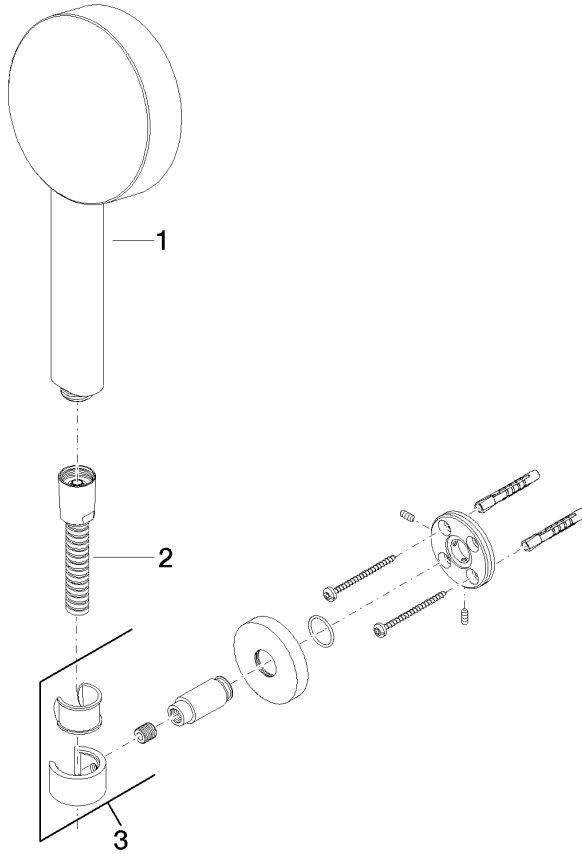

META Hand shower set FlowReduce - Champagne (22kt Gold)

META

27 805 625

- COMPACT RAIN, max. flow rate 6.8 l/min (at 3 bar)
- spray head Ø 100mm
- three settings: normal flow, soft flow, massage flow
- with anti-scale system
- metal shower hose 1250mm with integrated anti-twist protection
- shower holder rosette Ø 55mm
- This product reduces water consumption by % (compared to requirements of EPAct '92)
- This product can contribute to Water Use Reduction in LEED® Green Building Rating
- This product can help a building meet the requirements of Green Building Rating Systems, e.g. LEED®, BREEAM®, DGNB

Recommended miscellaneous

Wall elbow - Champagne (22kt Gold) 28 450 625-47

27 805 625

mm [inches]

Flow rate chart

Codes & Standards

ASME
A112.18.1/CSA
B125.1

California Energy
Commission
(CEC)

DIN 4109

ISO 3822

Ü-Zeichen

META Hand shower set FlowReduce - Champagne (22kt Gold)

META

27 805 625

Certificates

LGA_29

27 805 625

Product version from 5/15/2020

Parts for other finishes can be found here: [Chrome](#)

27 805 625

Spare parts list

Product version from 5/15/2020