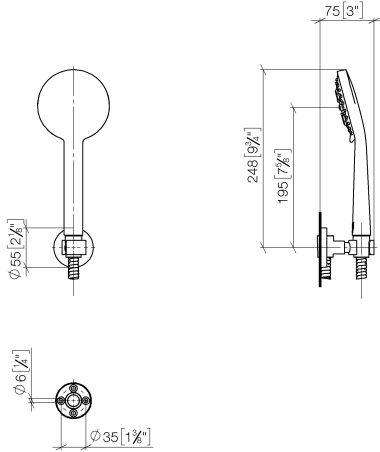

27 805 625

- COMPACT RAIN, max. flow rate 6.8 l/min (at 3 bar)
- spray head Ø 100mm
- three settings: normal flow, soft flow, massage flow
- with anti-scale system
- metal shower hose 1250mm with integrated anti-twist protection
- shower holder rosette Ø 55mm
- This product reduces water consumption by % (compared to requirements of EPAct '92)
- This product can contribute to Water Use Reduction in LEED® Green Building Rating
- This product can help a building meet the requirements of Green Building Rating Systems, e.g. LEED®, BREEAM®, DGNB

Recommended miscellaneous

Concealed adapter -

35 080 970-90
0010

Recommended miscellaneous

Wall elbow - Brushed Dark Platinum

28 450 625-99

27 805 625

mm [inches]

Flow rate chart

Codes & Standards

ASME
A112.18.1/CSA
B125.1

California Energy
Commission
(CEC)

META Hand shower set FlowReduce - Brushed Dark Platinum

META

27 805 625

Certificates